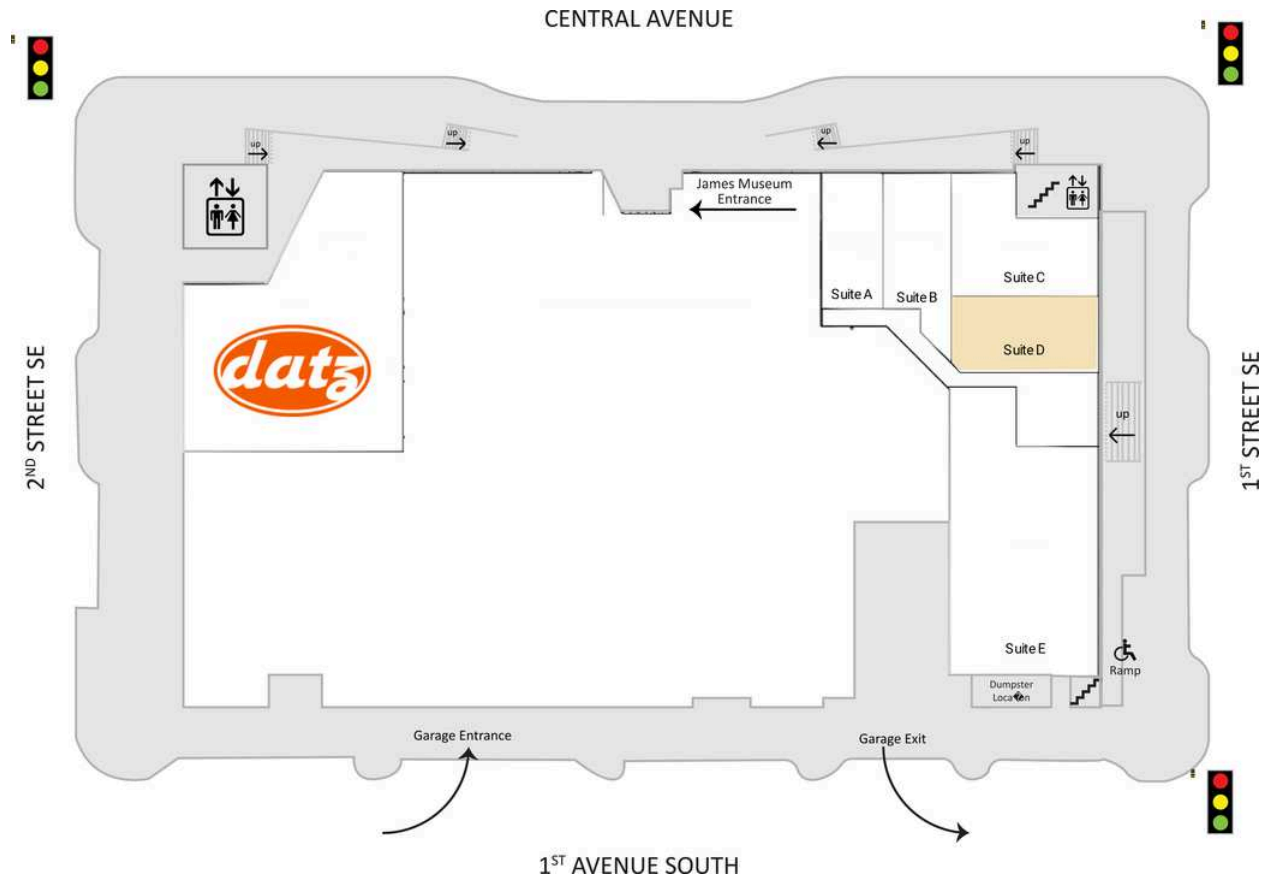

James Museum Retail

Suite 1 Datz	7,699 SF	Suite C Fusion Galleries	2,364 SF
Suite A Club Pilates	1,358 SF	SUITE D AVAILABLE	1,797 SF
Suite B Community Foundation of Tampa Bay	1,669 SF	Suite E Woodhouse Spa	6,013 SF