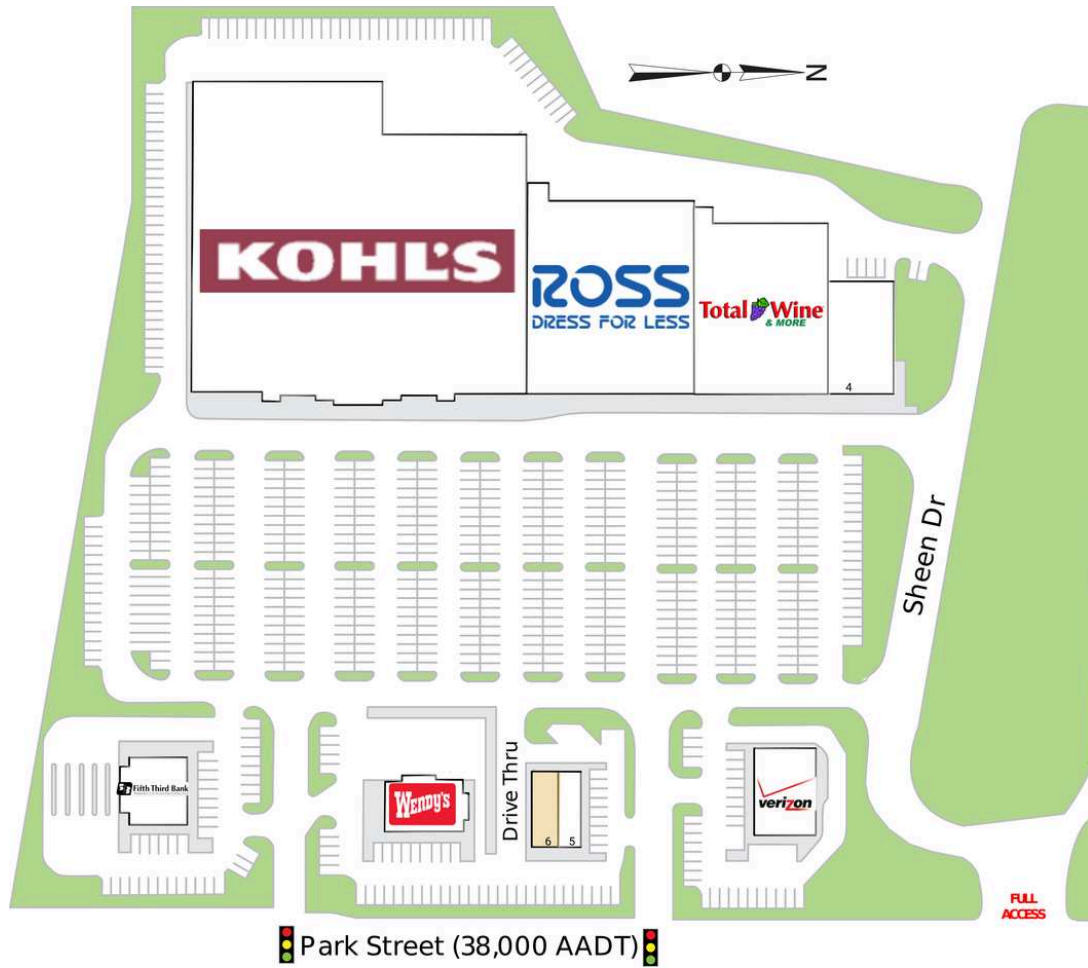

Park Street Retail

1 Kohl's	89,911 SF	6 AVAILABLE	1,800 SF
2 Ross Dress for Less	30,187 SF	7 Verizon Wireless	5,000 SF
3 Total Wine & More	21,775 SF	8 Fifth Third Bank	
4 Nail Salon and Spa	7,150 SF	9 Wendy's	
5 PT Solutions	1,585 SF		