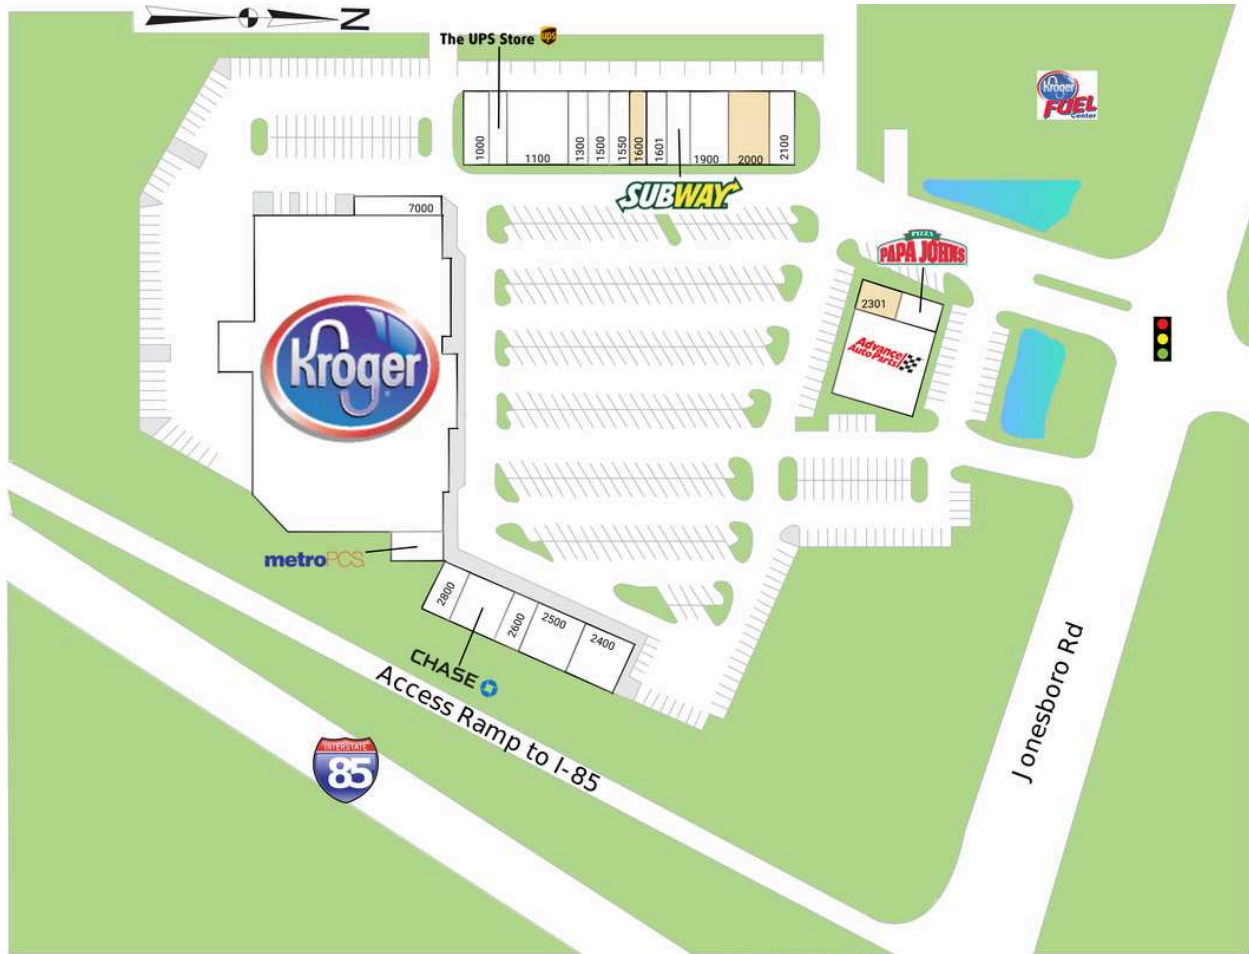

Shannon Crossing

| | | | |
|-------------------------------|----------|---------------------------------|-----------|
| 1000 South Fulton Dental Care | 1,400 SF | 2200 Advance Auto Parts | 6,560 SF |
| 1050 The UPS Store | 1,400 SF | 2300 Papa Johns Pizza | 1,500 SF |
| 1100 J.R. Crickets | 5,600 SF | 2301 AVAILABLE | 992 SF |
| 1300 Atlanta Vapor | 1,312 SF | 2400 Elegant Expressions Beauty | 2,000 SF |
| 1500 Future Cuts Barber Shop | 1,312 SF | 2500 Chan & Bay Nail Spa | 3,000 SF |
| 1550 Jackson Hewitt | 1,307 SF | 2600 Phone Depot | 975 SF |
| 1600 AVAILABLE | 1,330 SF | 2700 Chase Bank | 3,000 SF |
| 1601 Surge Staffing | 1,400 SF | 2800 China Wok | 1,000 SF |
| 1700 Subway | 1,400 SF | 5000 Metro PCS | 1,450 SF |
| 1900 Chiropractor | 1,900 SF | 6000 Kroger | 57,036 SF |
| 2000 AVAILABLE | 2,182 SF | 7000 Cambridge Cleaners | 1,600 SF |
| 2100 Jerk Palace | 1,518 SF | | |