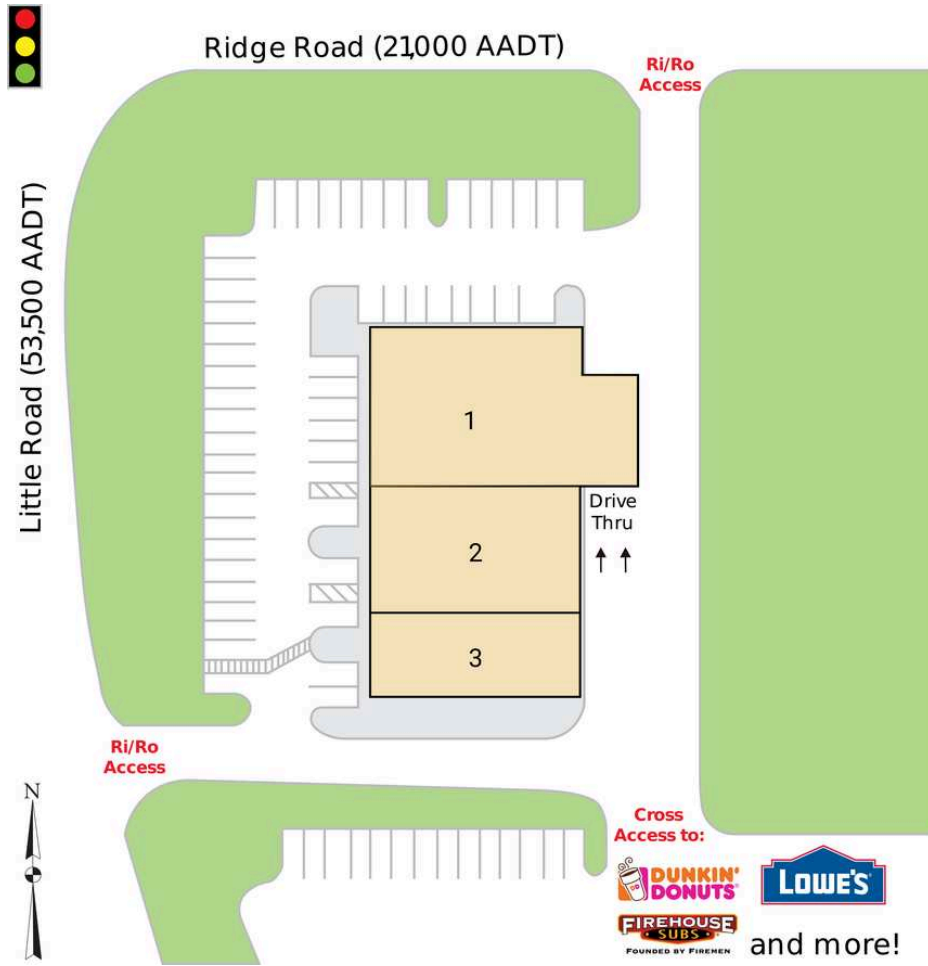

Ridge Road Retail Building

1 AVAILABLE

4,250 SF

3 AVAILABLE

2,230 SF

2 AVAILABLE

4,720 SF