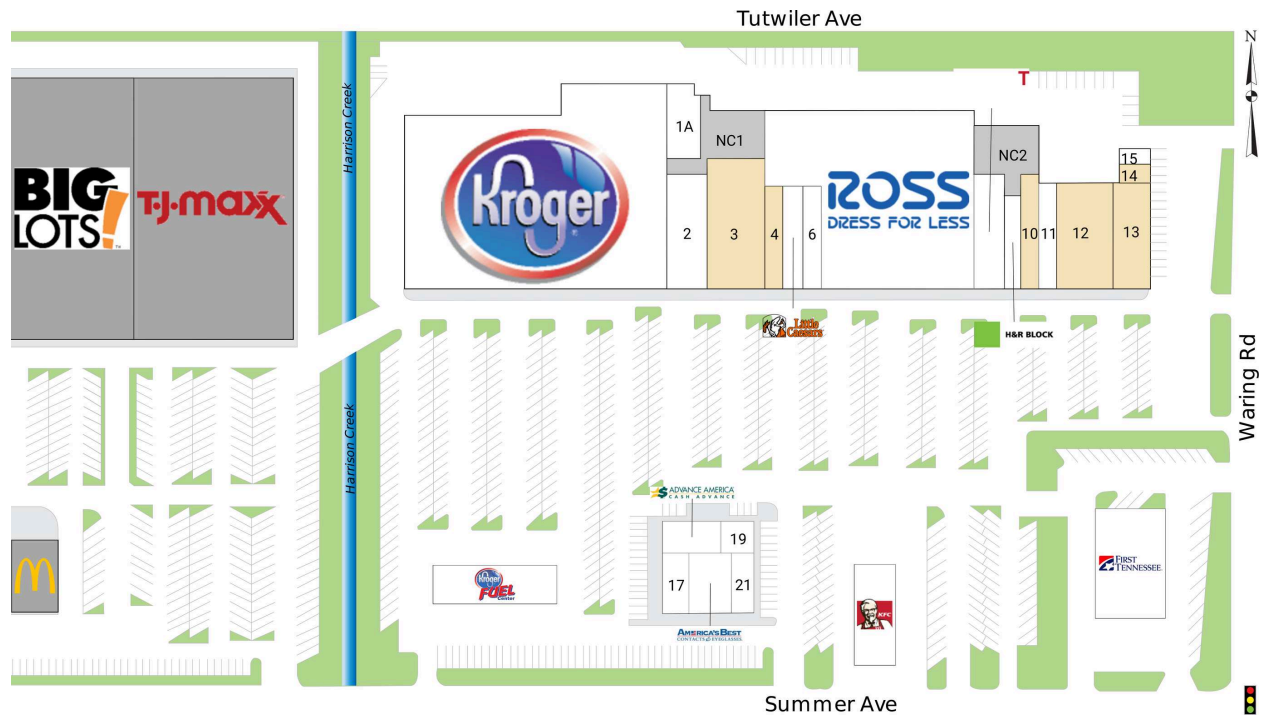

# Summer Center

1 Kroger	55,211 SF	<b>12 AVAILABLE</b>	5,622 SF
1A Kroger Storage	3,542 SF	<b>13 AVAILABLE</b>	4,810 SF
2 Madrag	5,467 SF	<b>14 AVAILABLE</b>	544 SF
<b>3 AVAILABLE</b>	9,520 SF	15 Charlie's Shoe Shop	544 SF
<b>4 AVAILABLE</b>	1,526 SF	16 Kroger Fuel Station	2,162 SF
5 Little Caesar's	1,560 SF	17 In & Out Wireless	1,360 SF
6 Gold & Gifts	983 SF	18 Advance America Cash Advance	2,162 SF
7 Ross Dress for Less	30,187 SF	19 Dr. Michael Shirley	1,219 SF
8 Hibbett Sporting Goods	4,950 SF	20 America's Best Contacts & Eyeglasses	3,358 SF
9 H&R Block	1,510 SF	21 Captain JJ's Fish & Chicken	2,100 SF
<b>10 AVAILABLE</b>	2,207 SF	22 KFC	
11 Nail Salon	1,285 SF	23 First Tennessee Bank	