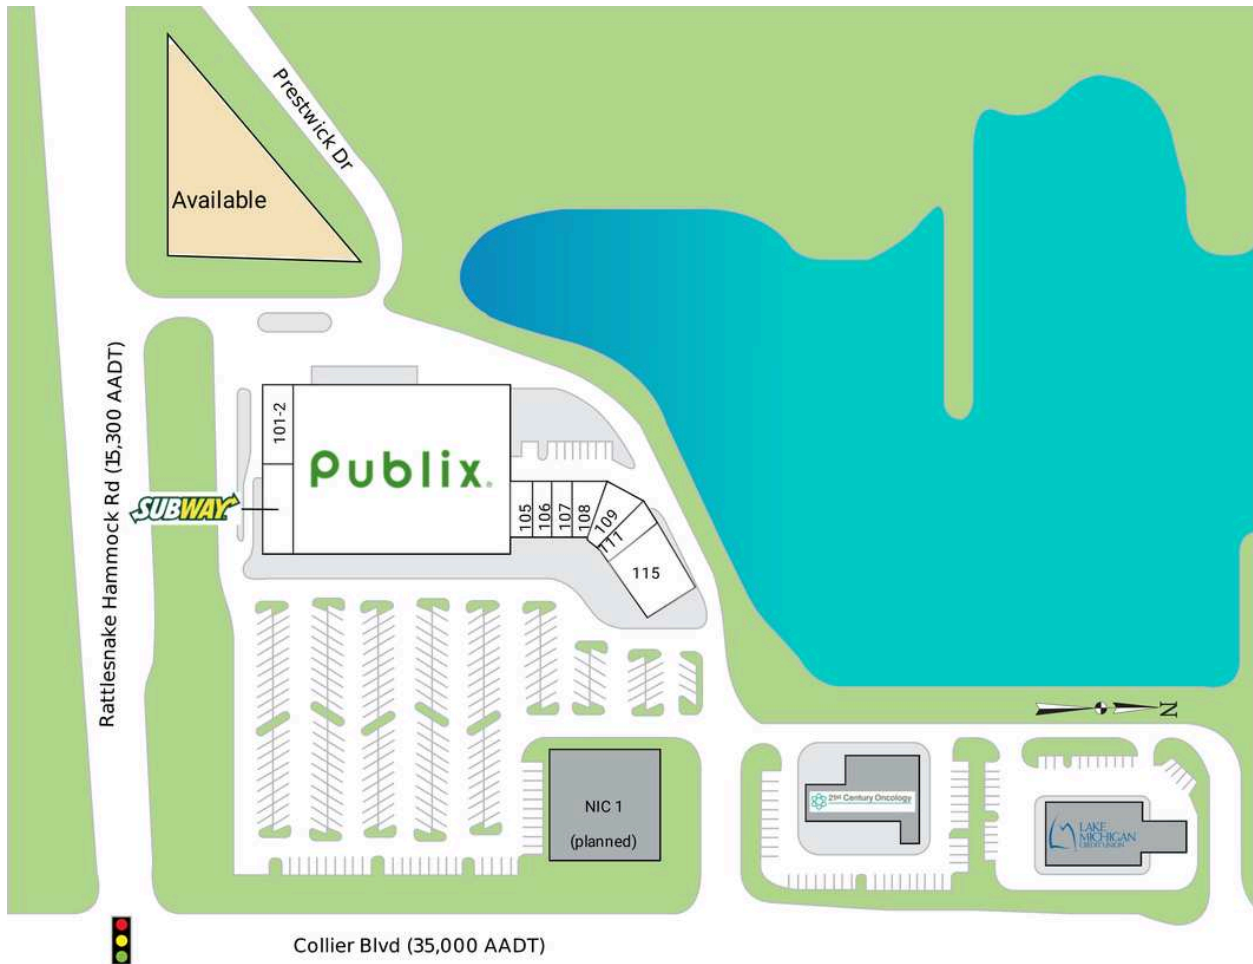

Naples Lakes Village Center

OP 1 AVAILABLE	28,314 SF	107 Shipmates	1,200 SF
100 Publix	44,271 SF	108 Signature Nails	1,200 SF
101-2 Sapphire Cleaners	1,200 SF	109 Sabal Palm Animal Hospital	2,552 SF
103 Subway	1,200 SF	111 Clyde's Barber Shop	1,040 SF
105 Bamboo Wok	1,200 SF	115 Ideal Weight Loss	4,800 SF
106 Charlena Pizzeria	1,200 SF		