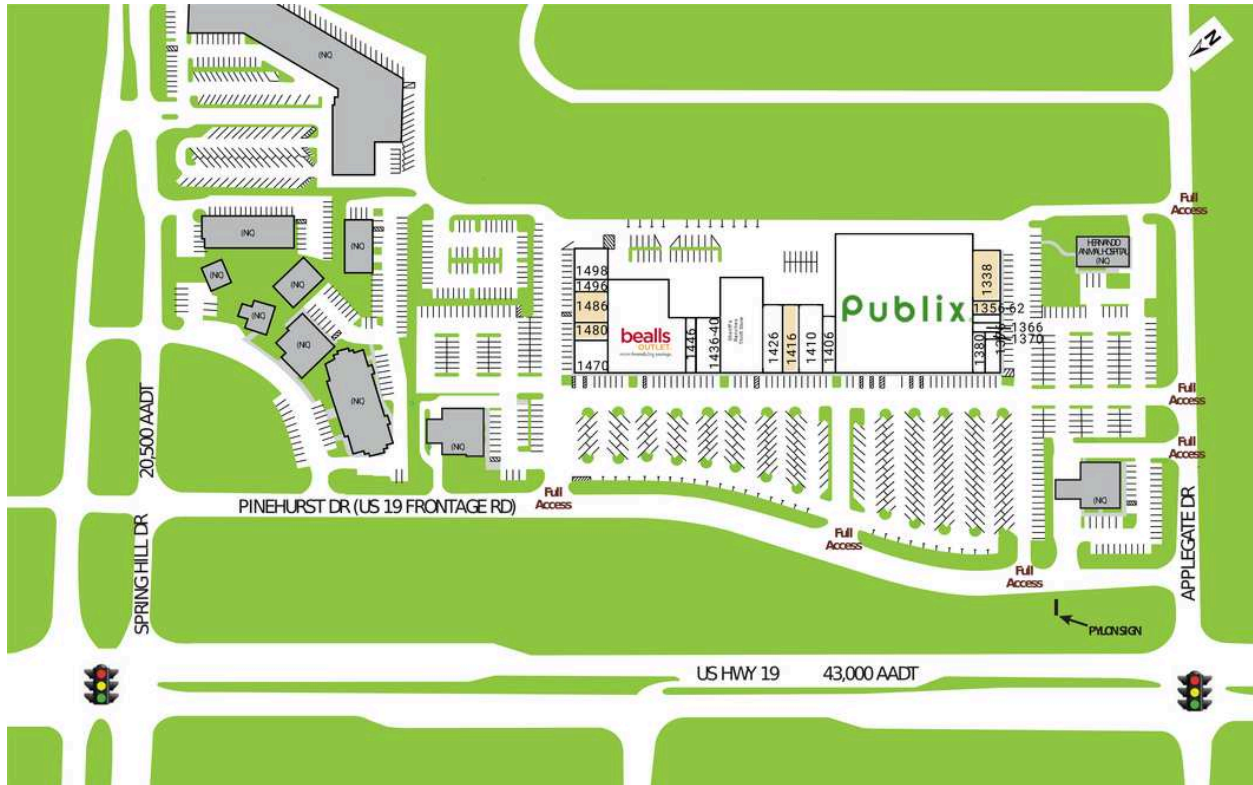

# Hernando West Plaza

<b>1338 AVAILABLE</b>	4,000 SF	1426 Liquor Outlet	3,000 SF
<b>1356-62 AVAILABLE</b>	1,750 SF	1430 Sheriff's Ranches Thrift Store	10,800 SF
1366 Miracle Ear	750 SF	1436-40 Mattress Avenue	3,200 SF
1370 Spring Hill Barber Shop	507 SF	1446 China One	1,200 SF
1376 Breakfast & Lunch Nook	1,500 SF	1460 Beall's Outlet	17,400 SF
1380 Spring Hill Optical	1,240 SF	1470 Little Caesar's	2,500 SF
1400 Publix	45,723 SF	<b>1480 AVAILABLE</b>	1,500 SF
1406 Smile Design Dental	2,000 SF	<b>1486 AVAILABLE</b>	2,500 SF
1410 AAA Auto Club	5,000 SF	1496 Nails & Beautee	1,000 SF
<b>1416 AVAILABLE</b>	2,000 SF	1498 Washing Well	2,797 SF