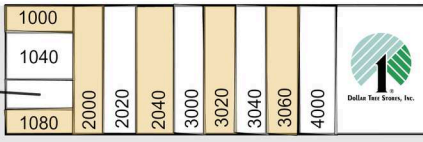

Pylon Sign

Ri/Ro Access

MATTRESSFIRM

Fantastic Sams