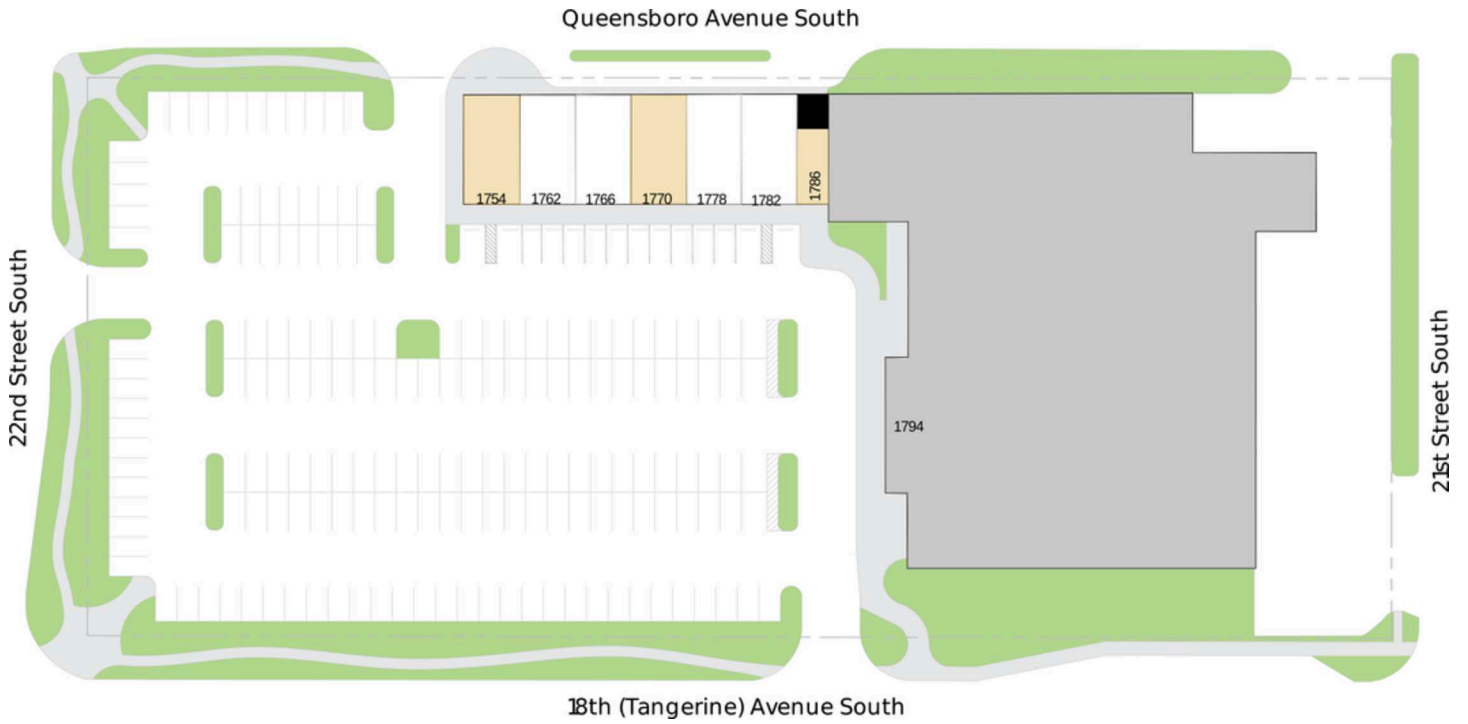

Overview

- Recently underwent a \$1.3 million redevelopment
- Less than 2 miles from All Children’s Hospital and less than 3 miles from the University of South Florida St. Petersburg campus

Demos	3 Miles	5 Miles	7 Miles
Population	112,491	221,774	331,485
Households	50,182	100,370	150,052
Avg Household Income	\$67,723	\$71,129	\$72,830

Leasing Contact

Frank Militello
727-384-6000 ext. 3047
frank.militello@sembler.com

Traffic Counts (AADT)

18th Ave S 7,500

1754	Available	1,310	1770	Available	1,293	1786	Available	536
1762	China Star	1,293	1778	My Beauty Supply	1,293	1794	Available	39,079
1766	Cell Touch	1,293	1782	Meme's Beauty Supply	1,293			