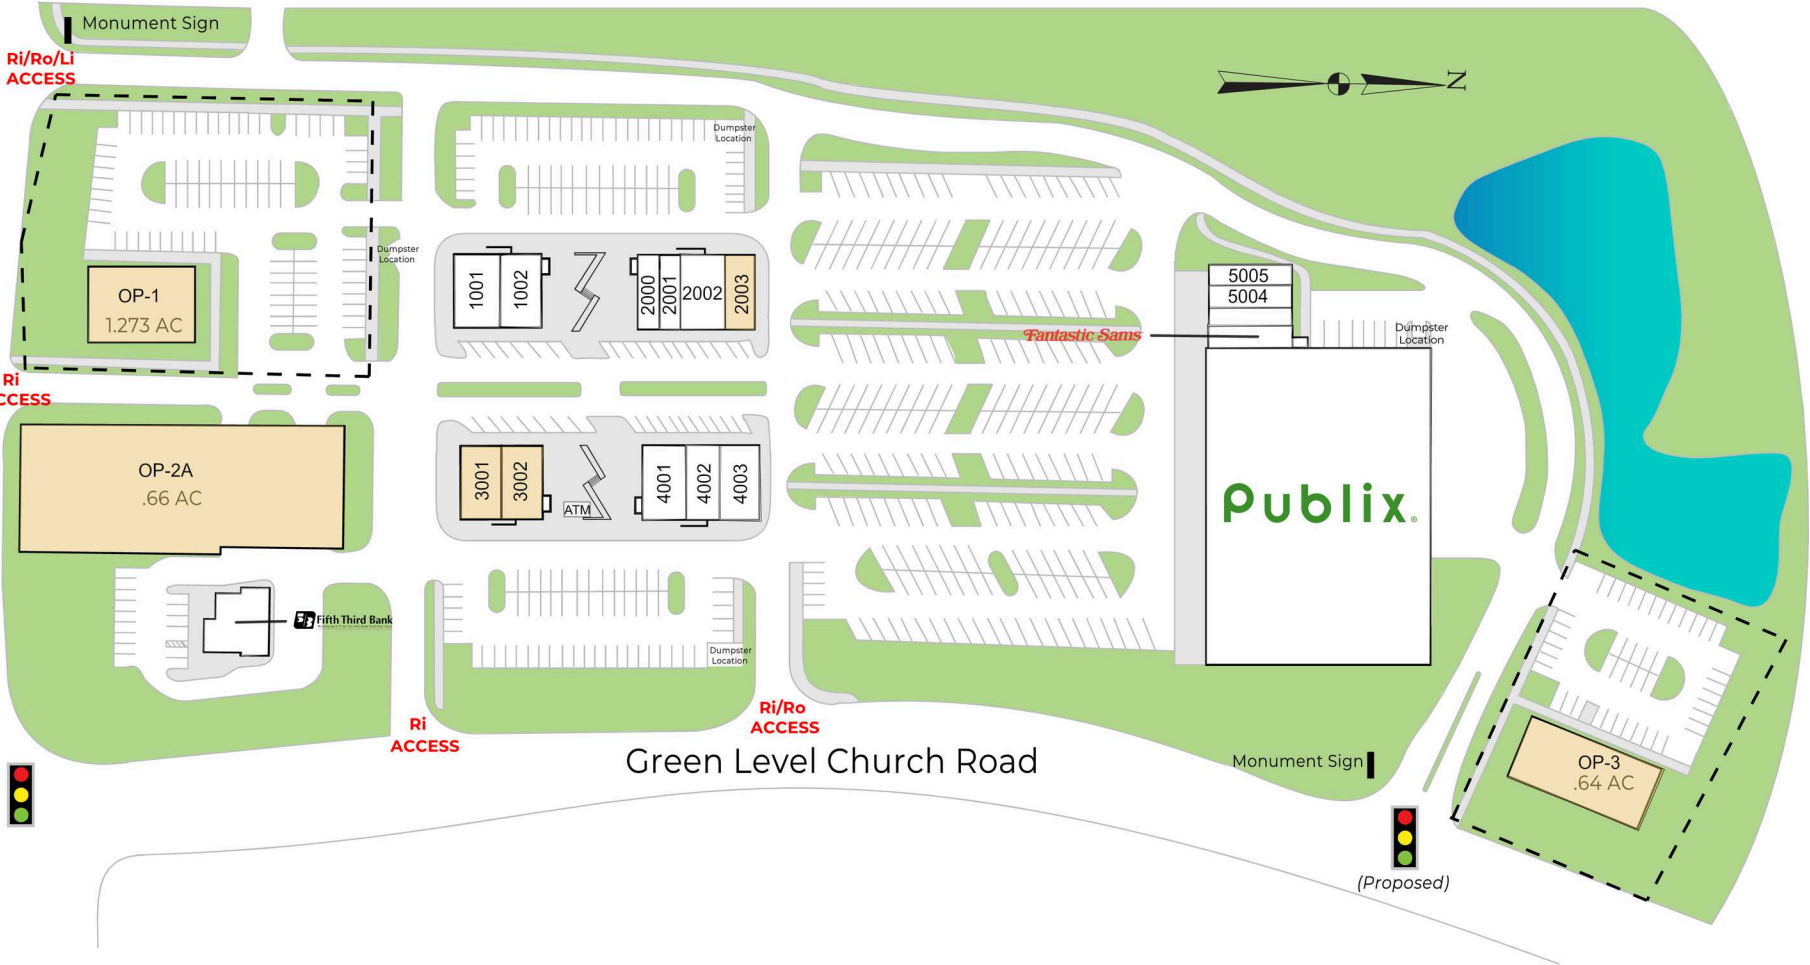

Carpenter Fire Station Road

Ri/Ro/Li ACCESS

Ri ACCESS

Ri ACCESS

Ri/Ro ACCESS

(Proposed)

Monument Sign

OP-1  
1.273 AC

OP-2A  
.66 AC

OP-3  
.64 AC

Publix.

Fantastic Sams

Fifth Third Bank

Green Level Church Road

Monument Sign

Dumpster Location

Dumpster Location

Dumpster Location

Dumpster Location

Dumpster Location

ATM