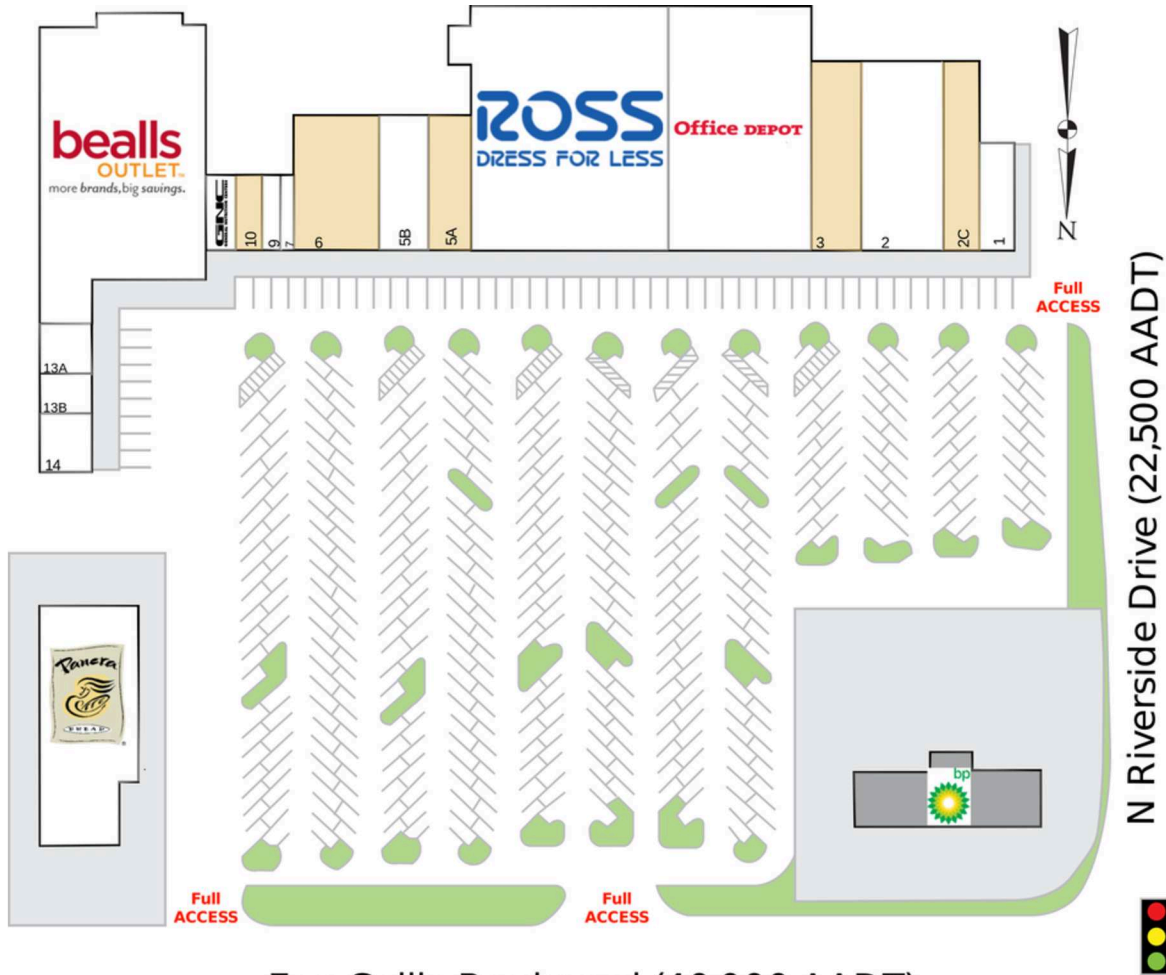

Overview

- Anchored by Ross Dress For Less, Beall’s Outlet, and Office Depot
- Located at the SE corner of Eau Gallie Blvd and Riverside Dr, directly across the street from a Publix shopping center
- Eau Gallie Blvd has traffic counts of over 40,000 AADT
- The shopping center services the affluent Riverside area and is just one mile west of Florida’s east coast beaches.

Demos	3 Miles	5 Miles	7 Miles
Population	37,425	93,720	165,108
Households	16,676	42,405	72,791
Avg Household Income	\$88,997	\$78,237	\$79,009

Leasing Contact Traffic Counts (AADT)

Eau Gallie Blvd	40,000
N Riverside Dr	22,500

Eau Gallie Boulevard (40,000 AADT)

1	Dan's Hair Studio	1,200	5B	Beachside Oral Surgery	2,025	12	Beall's Outlet	24,000
2	Imperial Salon and Spa	8,000	6	Available	6,000	13A	Forever Nails	1,775
2C	Available	2,500	7	Pat's Place	900	13B	Golden Dragon	1,275
3	Available	4,375	9	Causeway Barber Style Shop	720	14	Community Credit Union of Florida	2,000
4A	Ross Dress for Less	27,128	10	Available	1,080	99910	Panera Bread	-
4B	Office Depot	20,968	11	GNC	1,200			
5A	Available	2,025						