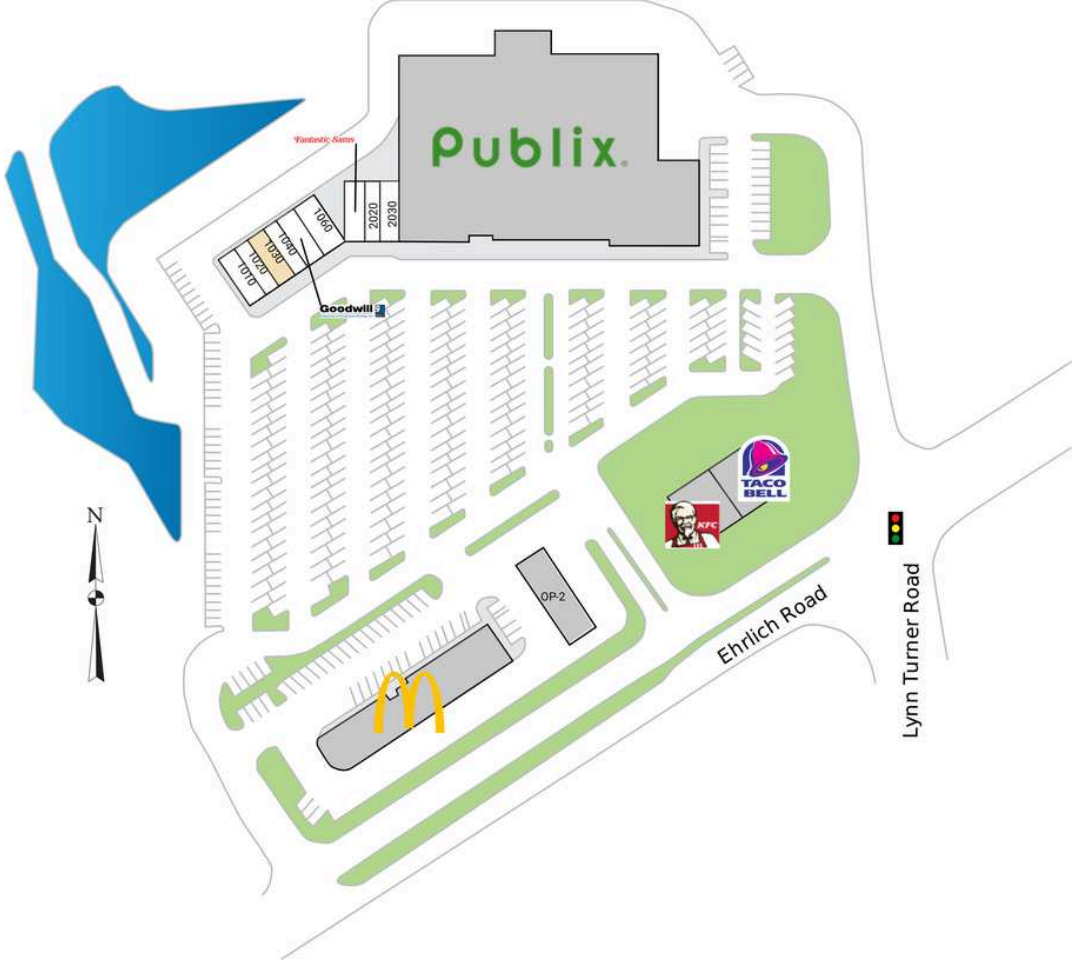

Carrollwood Square

1010 Pro Nails	1,065 SF	1060 Poke Falls	1,400 SF
1020 Pro Nails	825 SF	2010 Fantastic Sam's	1,200 SF
1030 AVAILABLE	1,100 SF	2020 China Wok	900 SF
1040 Beltone	825 SF	2030 Pitza Pizza	1,200 SF
1050 Goodwill	1,140 SF	99999 Publix	