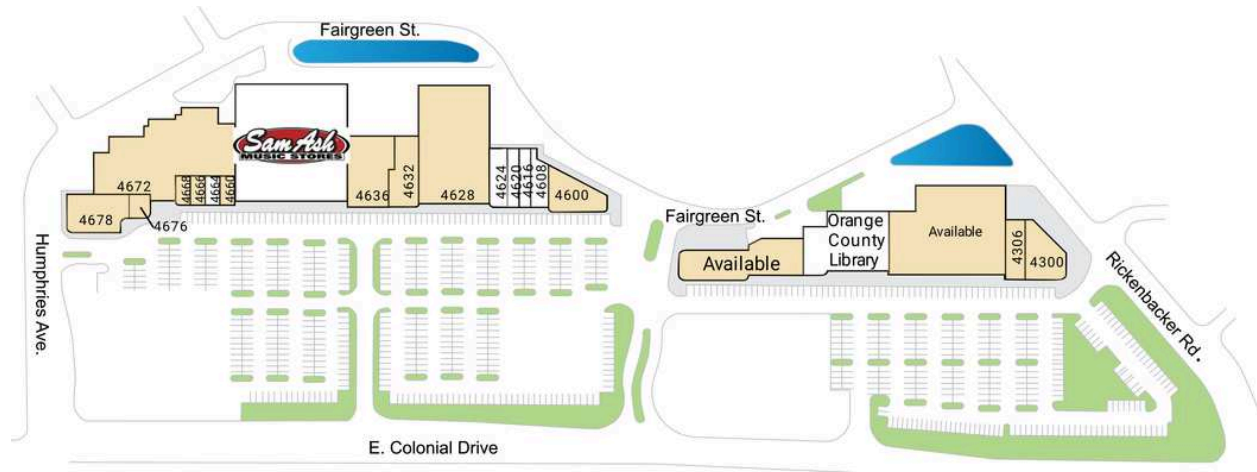

Colonial Promenade

4300 AVAILABLE	5,516 SF	4632 AVAILABLE	3,689 SF
4306 AVAILABLE	3,121 SF	4636 AVAILABLE	10,711 SF
4308 AVAILABLE	27,275 SF	4644 Sam Ash	38,240 SF
4324 Orange County Library	13,160 SF	4660 AVAILABLE	1,150 SF
4360 AVAILABLE	10,790 SF	4664 Aerus/Electrolux	1,271 SF
4600 AVAILABLE	5,450 SF	4666 AVAILABLE	1,241 SF
4608 GMS Connect	3,000 SF	4668 AVAILABLE	840 SF
4616 GMS Connect	1,894 SF	4672 AVAILABLE	23,758 SF
4620 GMS Connect	2,000 SF	4676 AVAILABLE	1,431 SF
4624 GMS Connect	2,500 SF	4678 AVAILABLE	6,472 SF
4628 AVAILABLE	24,000 SF		