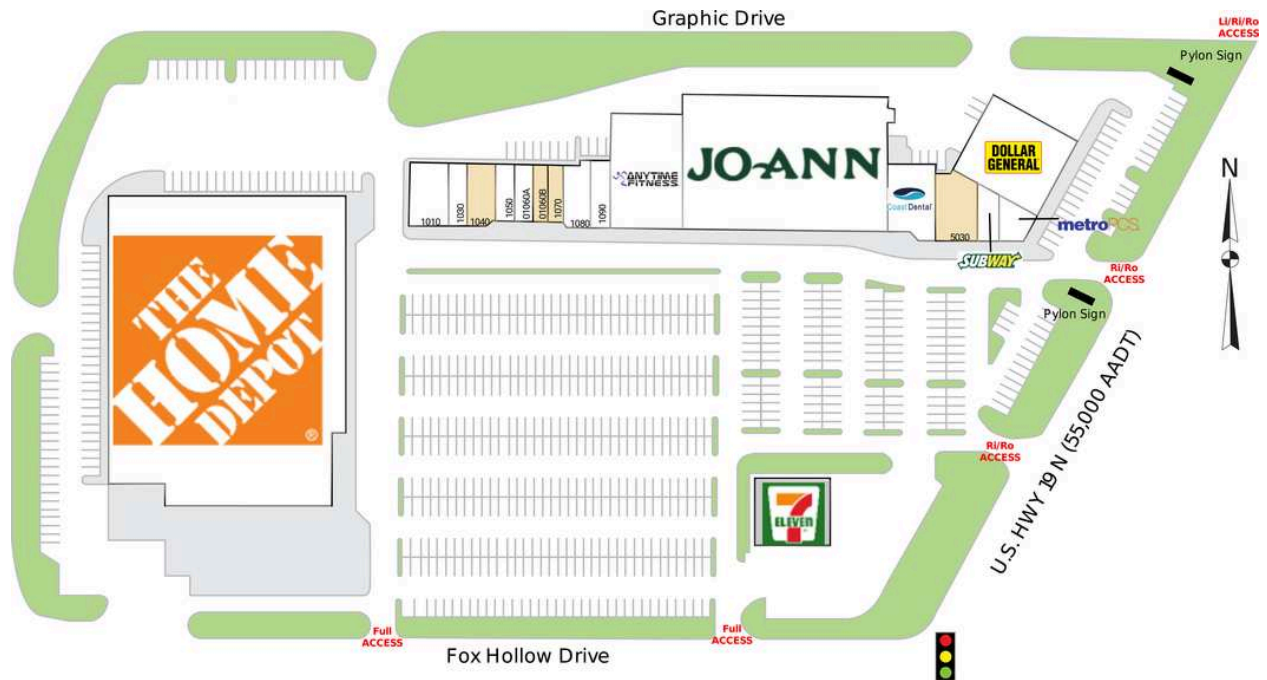

Home Depot Plaza

OP100 Home Depot	99,224 SF	1080 Dip Nail Salon	1,878 SF
0111A Anytime Fitness	9,000 SF	1090 Paris Barber Shop	1,400 SF
1010 El Malecon	2,600 SF	3000 Joann Fabrics	35,000 SF
1030 Shear Madness	1,300 SF	5020 Coast Dental	2,004 SF
1040 AVAILABLE	1,913 SF	5030 AVAILABLE	2,949 SF
1050 Jacob B's Restaurant	1,200 SF	5050 Subway	1,227 SF
01060A Optimart Inc.	1,050 SF	5060 Metro PCS	1,259 SF
01060B AVAILABLE	1,050 SF	6000 Dollar General	8,800 SF
1070 AVAILABLE	900 SF		