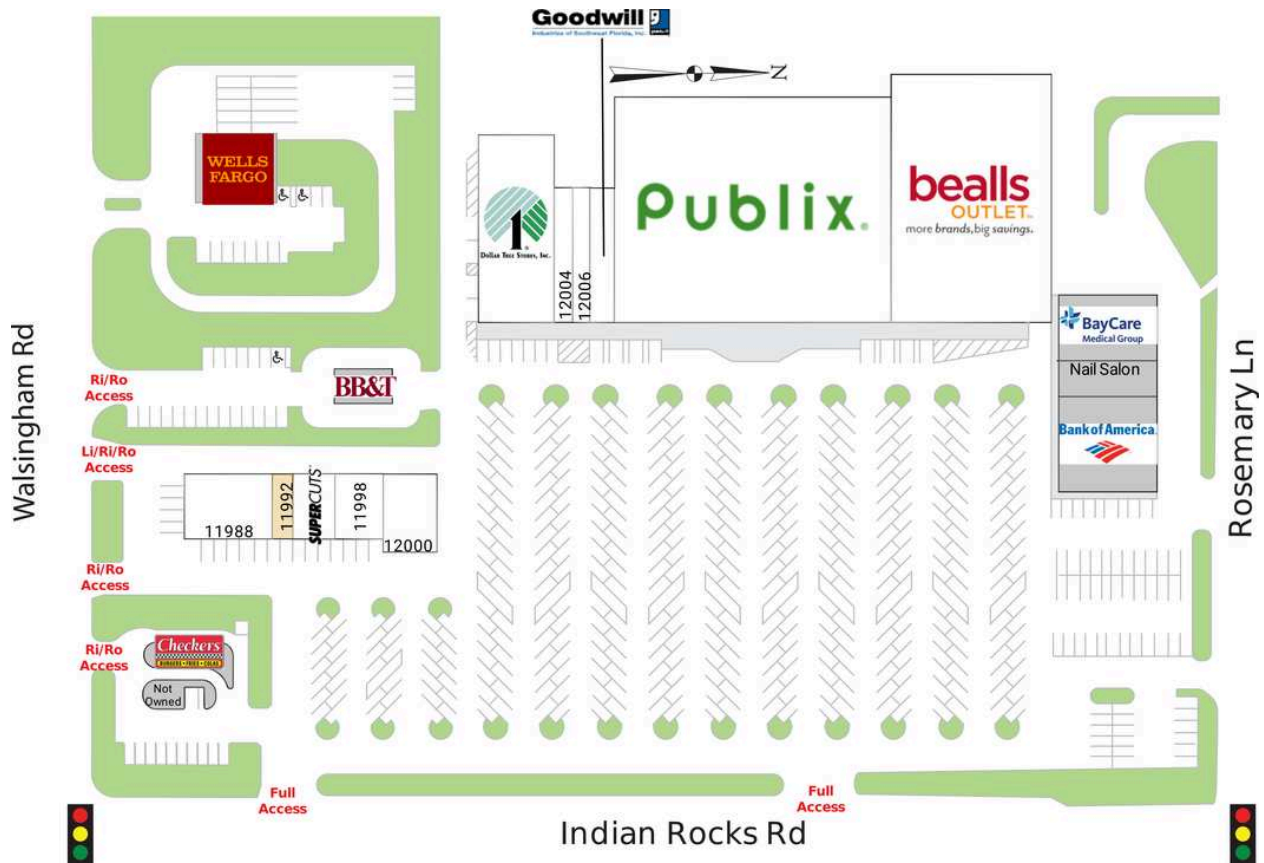

# Indian Rocks Shopping Center

11988 Goose's Sports Bar	3,272 SF	12004 China One	1,500 SF
<b>11992 AVAILABLE</b>	600 SF	12006 Publix Liquor Store	1,500 SF
11994 Supercuts	1,200 SF	12018 Goodwill	2,609 SF
11998 Wally Wash	1,400 SF	12022 Publix	45,600 SF
12000 Oasis Salon Studio & Spa	1,800 SF	12030 Beall's Outlet	22,000 SF
12002 Dollar Tree	10,500 SF		