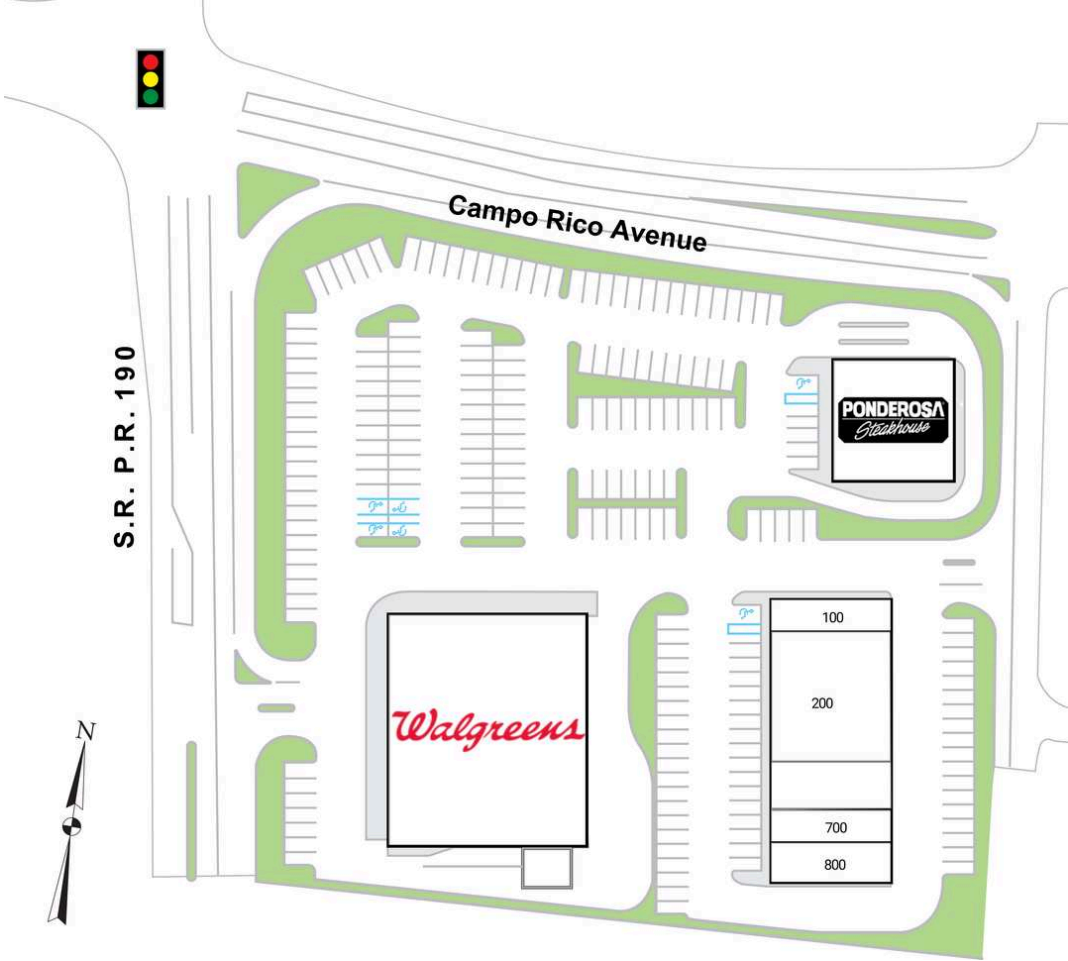

Plazoleta La Ceramica

PO-2 Walgreens		700 Core Plus	1,334 SF
100 Chinese Restaurant	1,760 SF	800 Core Plus	1,452 SF
200 Core Plus	8,666 SF	99992 Ponderosa	