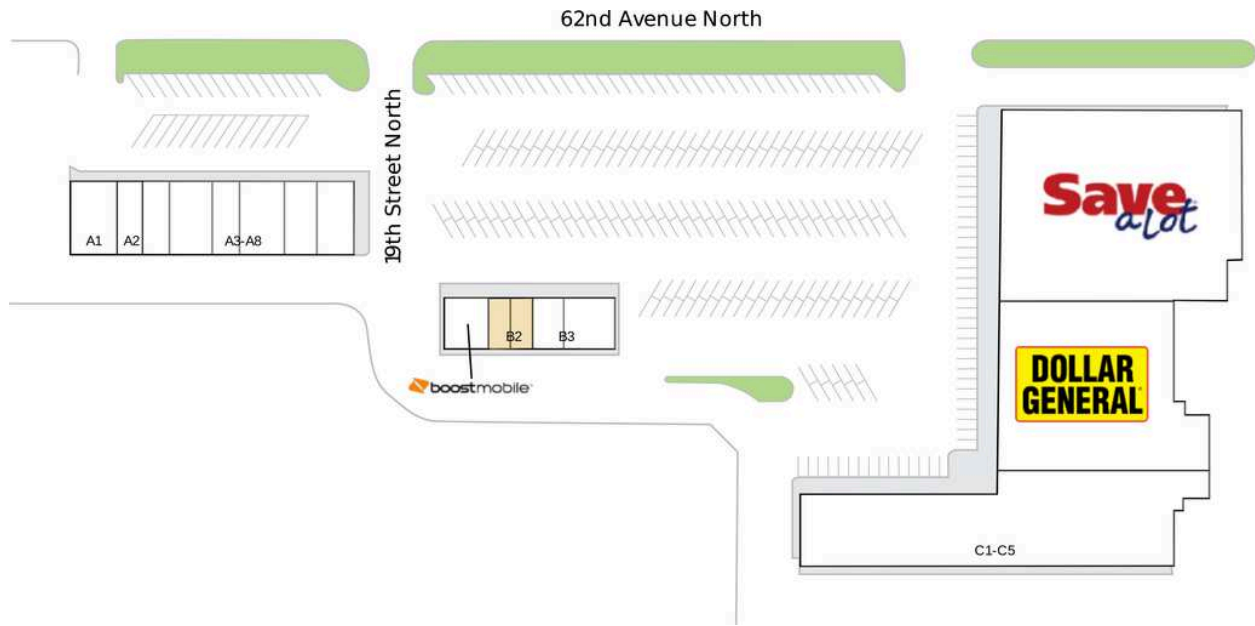

Town Plaza

A1 Joy Nails	1,500 SF	B3 Ciro's Italian Bakery Cafe	1,680 SF
A2 Eugene's Hair Salon	750 SF	C1-C5 Pet Food Warehouse	13,185 SF
A3-A8 Happy's Home Center	7,284 SF	C5A-B Dollar General	18,371 SF
B1 Boost Mobile	1,141 SF	C6-8 Save-A-Lot	21,915 SF
B2 AVAILABLE	1,328 SF		