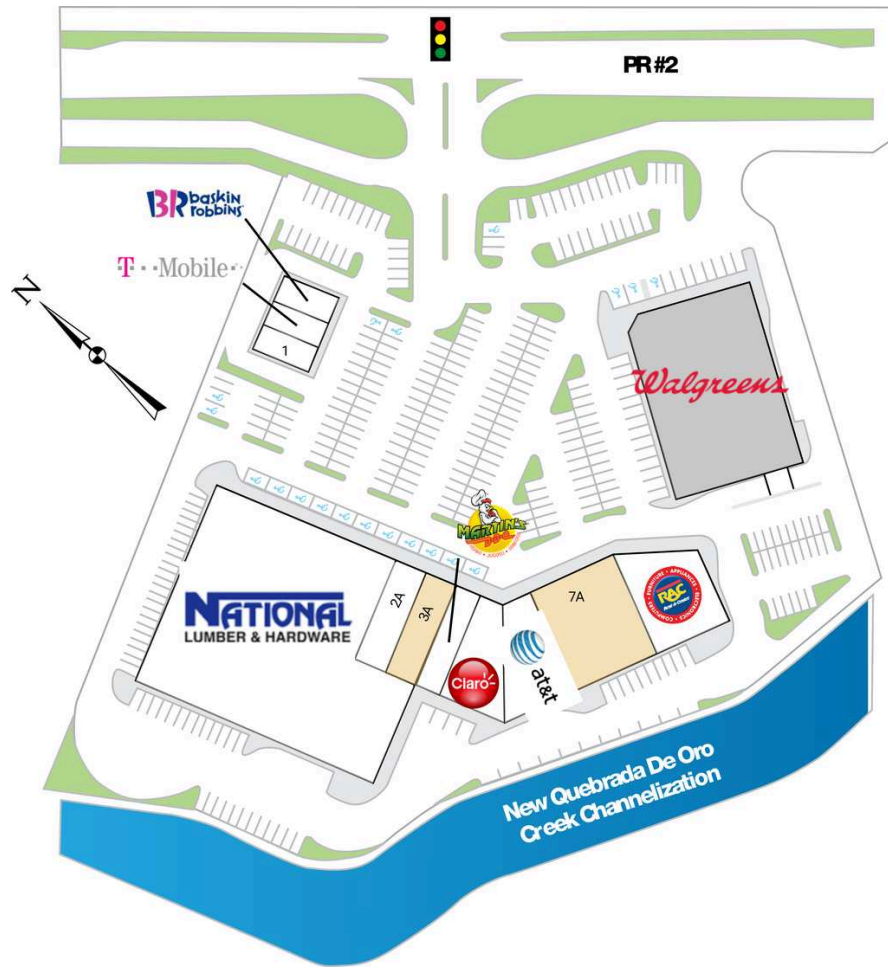

# University Plaza-Mayaguez

|                                 |           |                     |           |
|---------------------------------|-----------|---------------------|-----------|
| 1 La Muralla China              | 1,058 SF  | 4A Martins BBQ      | 1,701 SF  |
| 1A National Lumber and Hardware | 35,000 SF | 5A Claro            | 1,843 SF  |
| 2 T-Mobile                      | 1,058 SF  | 6A AT&T Mobility    | 3,473 SF  |
| 2A Island Finance               | 1,657 SF  | <b>7A AVAILABLE</b> | 13,248 SF |
| 3 Baskin Robbins                | 1,402 SF  | 12A Rent-A-Center   | 2,909 SF  |
| <b>3A AVAILABLE</b>             | 1,657 SF  |                     |           |