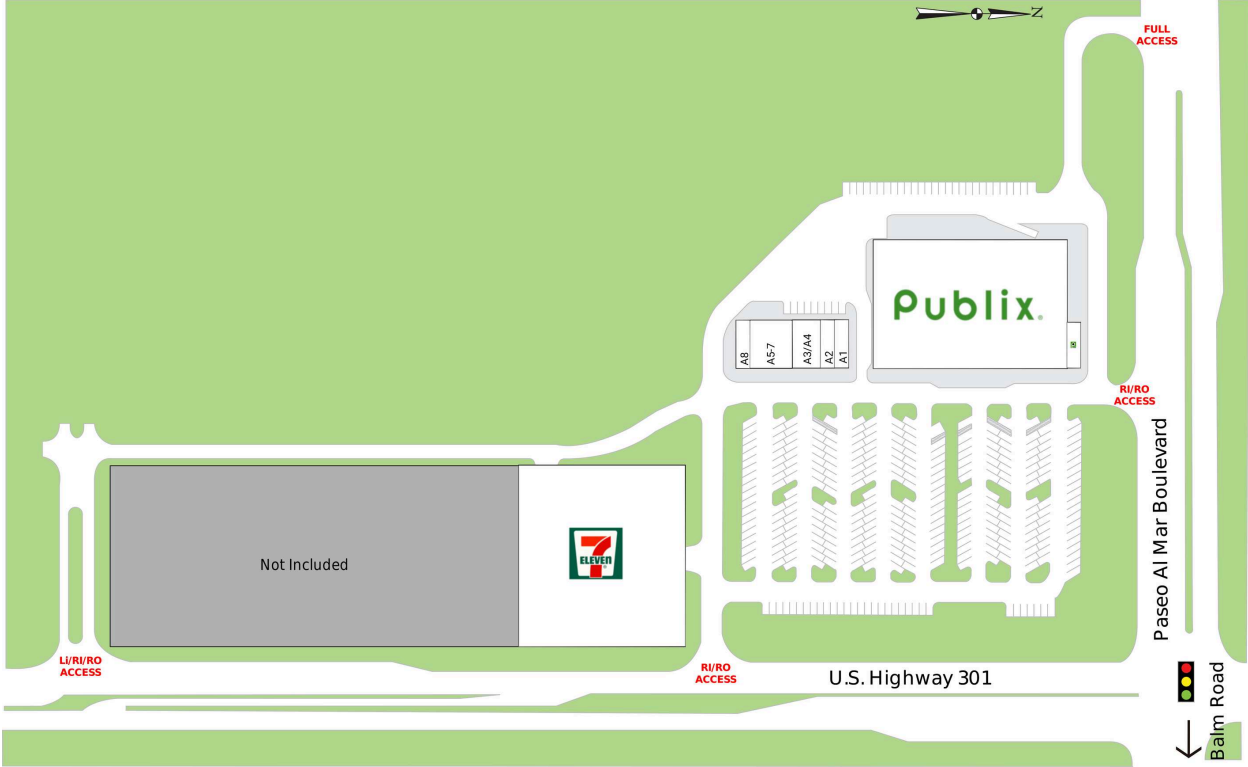

Belmont Shopping Center

A1 Rita's Italian Ice	1,400 SF	A8 Domino's Pizza	1,400 SF
A2 Great Clips	1,400 SF	B1 Publix	54,965 SF
A3/A4 Nail Dior Lounge	2,800 SF	B2 Publix Liquor Store	1,400 SF
A5-7 Cajun Crab House		OP-1 7-11	61,855 SF