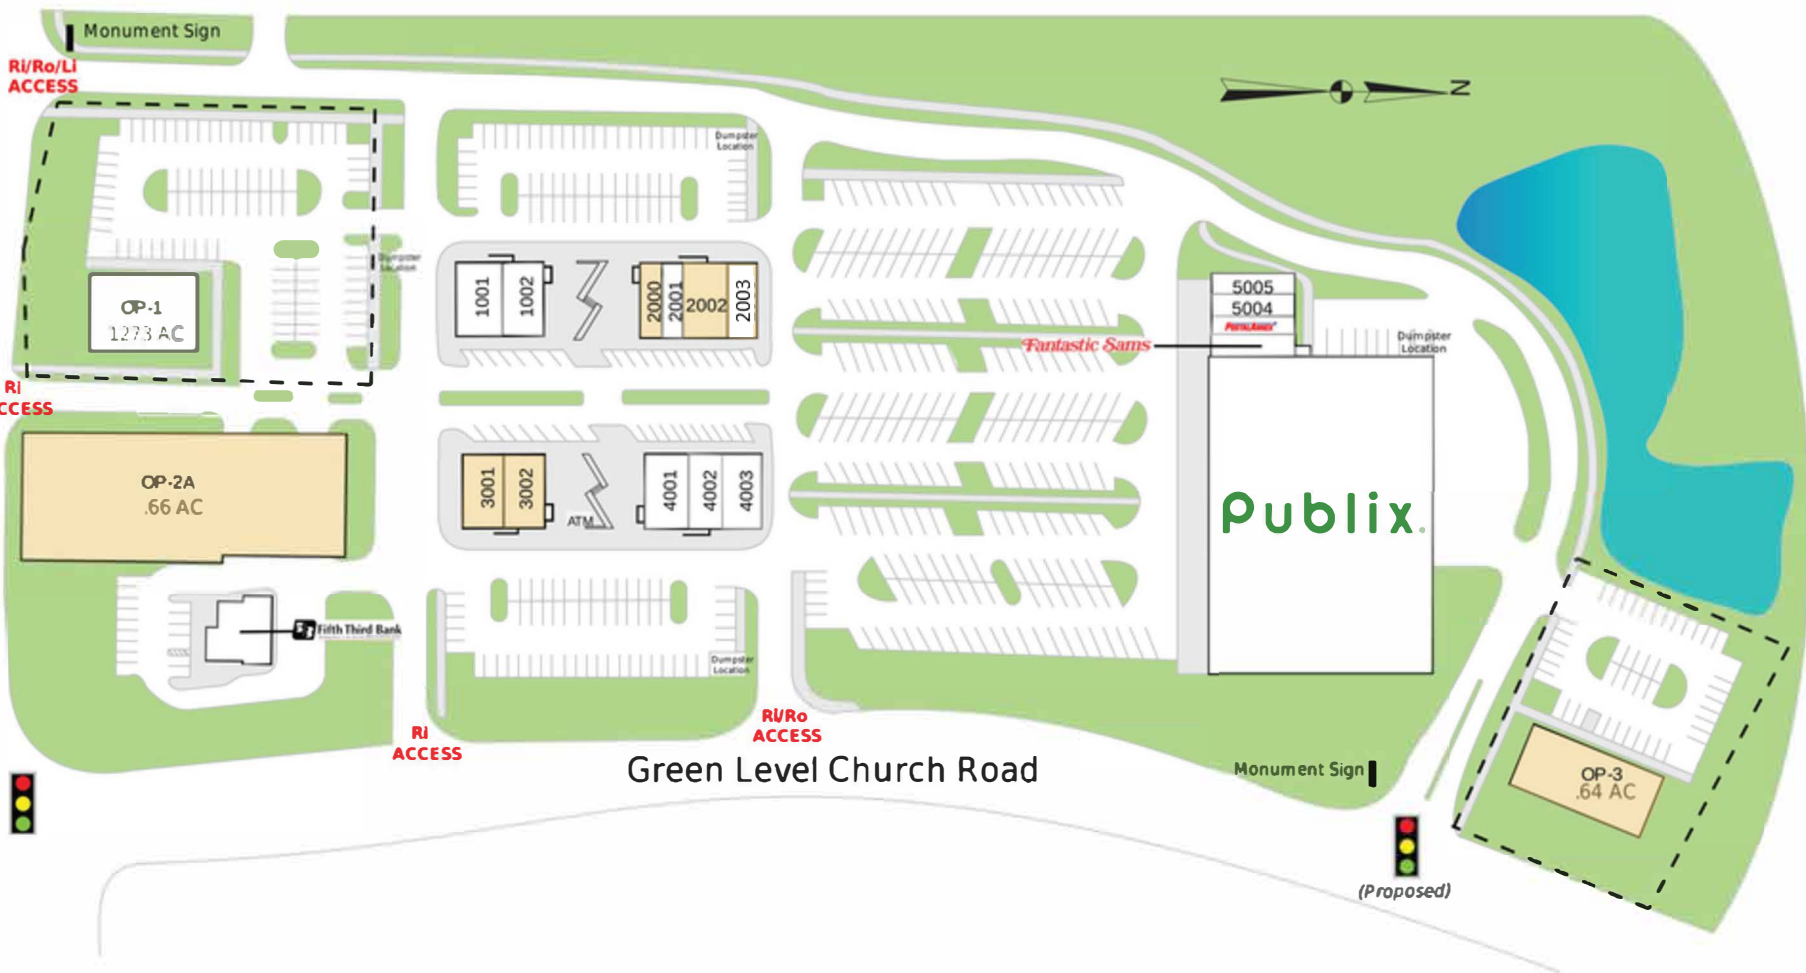

Carpenter Fire Station Road

Ri/Ro/Li ACCESS

Ri ACCESS

Ri ACCESS

R/Ro ACCESS

Monument Sign

Dumper Location

Dumper Location

Dumper Location

Monument Sign

(Proposed)

Green Level Church Road

OP-1
1273 AC

OP-2A
.66 AC

OP-3
.64 AC

Publix.

Fantastic Sams

1001
1002

2000
2001
2002
2003

3001
3002

4001
4002
4003

5005
5004

ATM

Fifth Third Bank