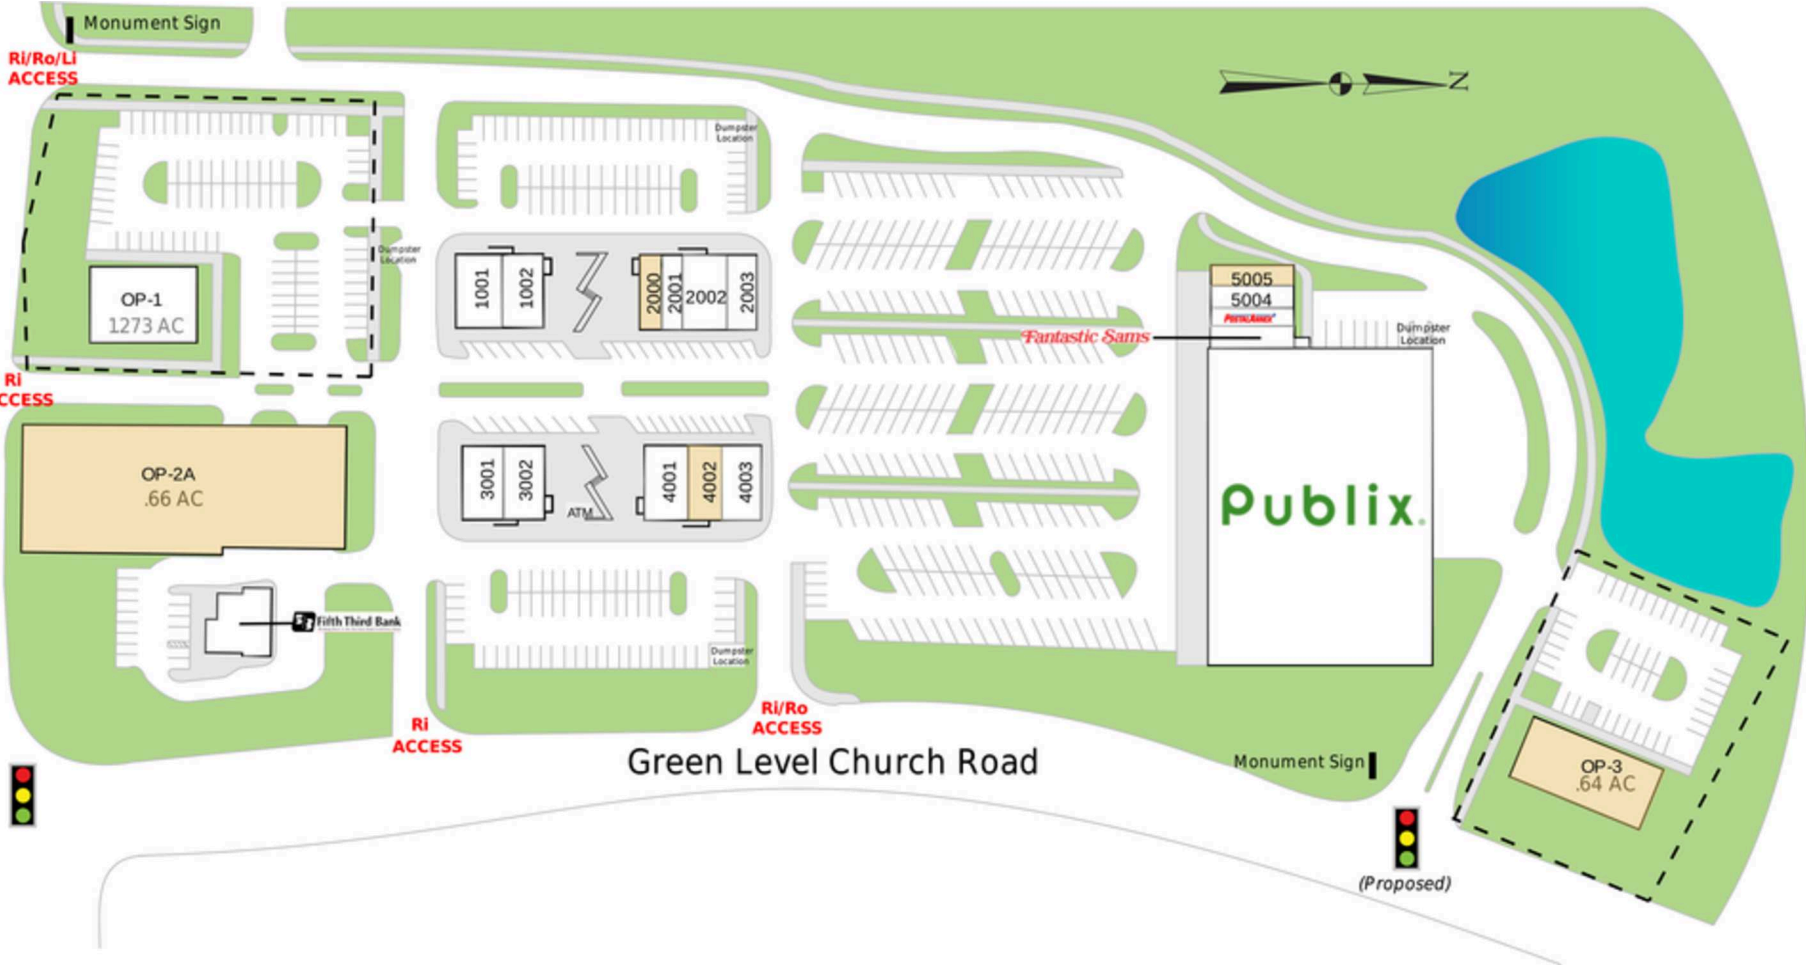

Carpenter Fire Station Road

Ri/Ro/Li ACCESS

Ri ACCESS

Ri ACCESS

Ri/Ro ACCESS

(Proposed)

Monument Sign

OP-1
1273 AC

OP-2A
.66 AC

Fifth Third Bank

1001
1002

2000
2001
2002
2003

3001
3002

4001
4002
4003

ATM

5005
5004

Publix.

Fantastic Sams

OP-3
.64 AC

Monument Sign