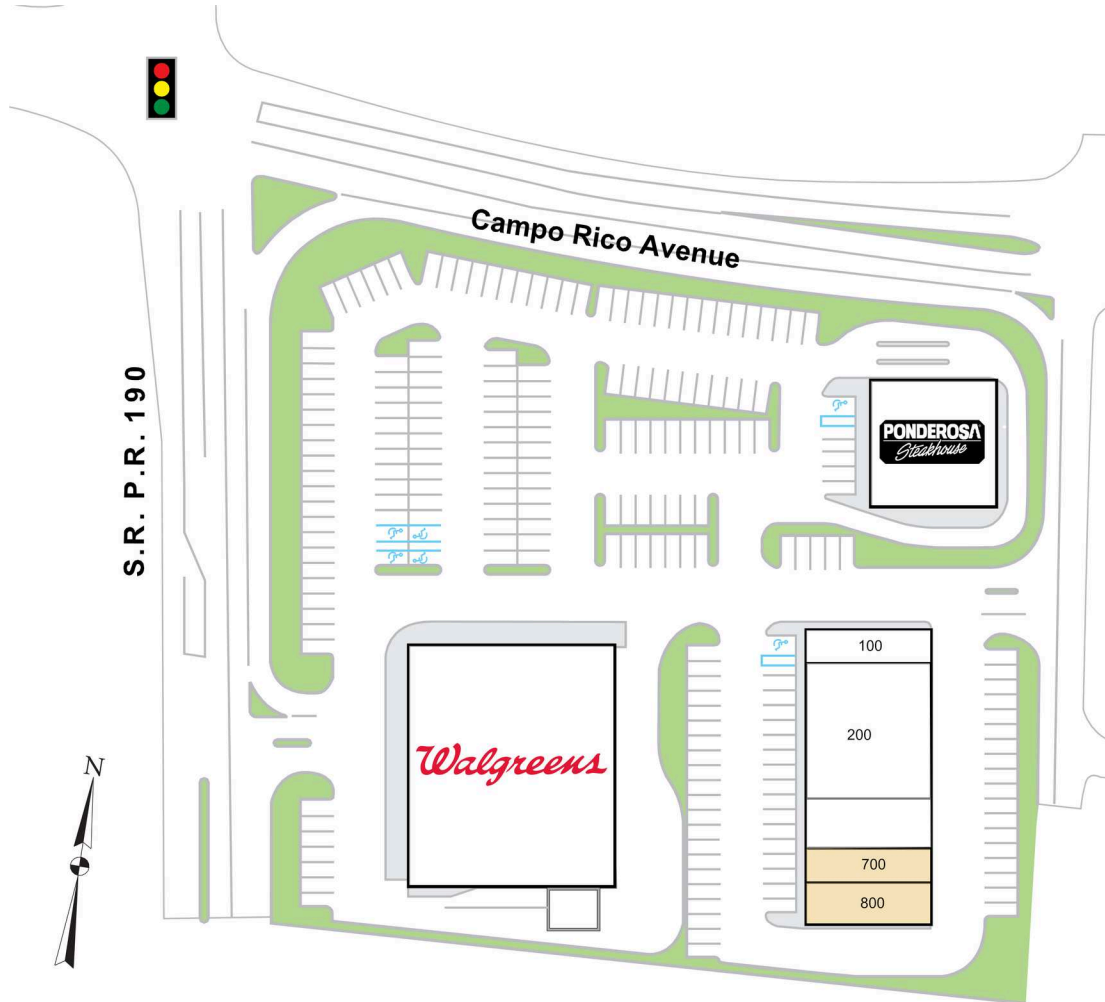

Overview

This site is located at the southeast corner of the intersection of Campo Rico Avenue and State Road PR-190. It has an impressive population of 39,283 persons within a one mile radius and 185,377 within a three mile radius.

Traffic Counts (AADT)

PO-2	Walgreens	-	200	Core Plus	8,666	99992	Ponderosa	-
100	Chinese Restaurant	1,760	700	Available	1,334			
			800	Available	1,452			