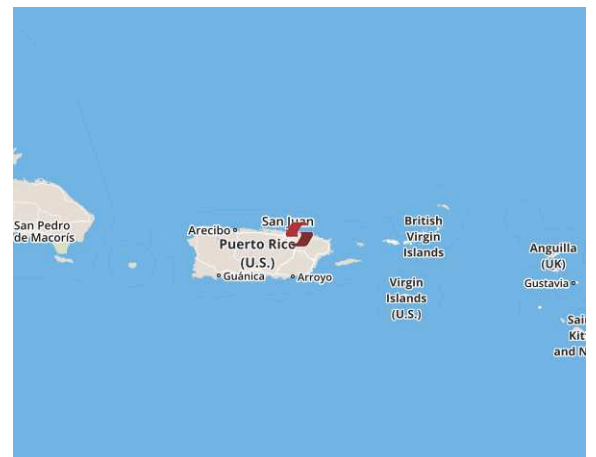

Overview

This site is located at the southeast corner of the intersection of Campo Rico Avenue and State Road PR-190. It has an impressive population of 39,283 persons within a one mile radius and 185,377 within a three mile radius.

Demos

3 Miles 5 Miles 7 Miles

Population	148,999	332,468	501,478
Households	57,221	131,122	199,739
Avg Household Income	\$36,051	\$36,252	\$40,347

Leasing Contact

Guillermo Cruz
787-745-4805
guillermo.cruz@sembler.com

Traffic Counts (AADT)

PO-2	Walgreens	-	200	Core Plus	8,666	99992	Ponderosa	-
100	Chinese Restaurant	1,760	700	Available	1,334			
			800	Available	1,452			