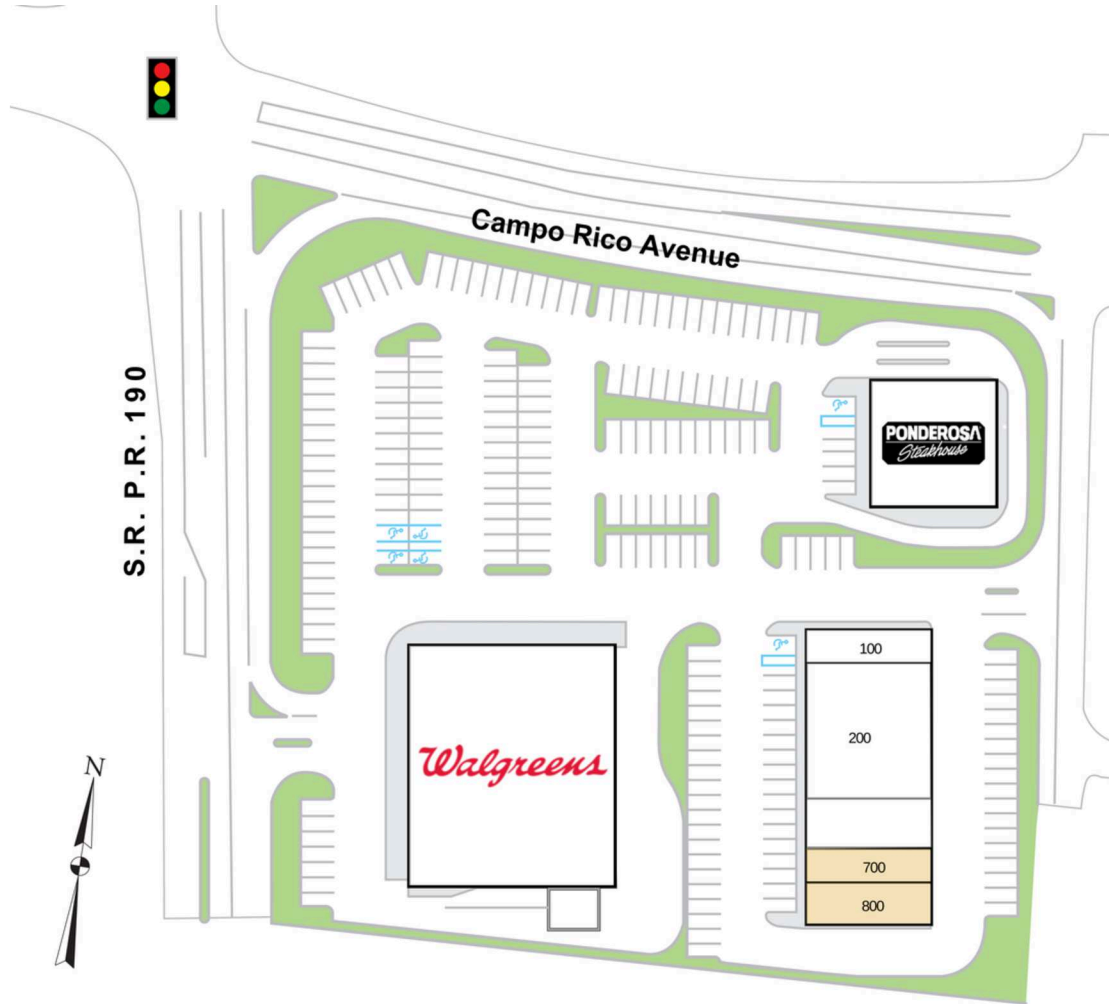

Overview

This site is located at the southeast corner of the intersection of Campo Rico Avenue and State Road PR-190. It has an impressive population of 39,283 persons within a one mile radius and 185,377 within a three mile radius.

Demos

	3 Miles	5 Miles	7 Miles
Population	148,999	332,468	501,478
Households	57,221	131,122	199,739
Avg Household Income	\$36,051	\$36,252	\$40,347

Leasing Contact

Guillermo Cruz
787-745-4805
guillermo.cruz@sembler.com

Traffic Counts (AADT)

PO-2	Walgreens	-	200	Core Plus	8,666	99992	Ponderosa	-
100	Chinese Restaurant	1,760	700	Available	1,334			
			800	Available	1,452			