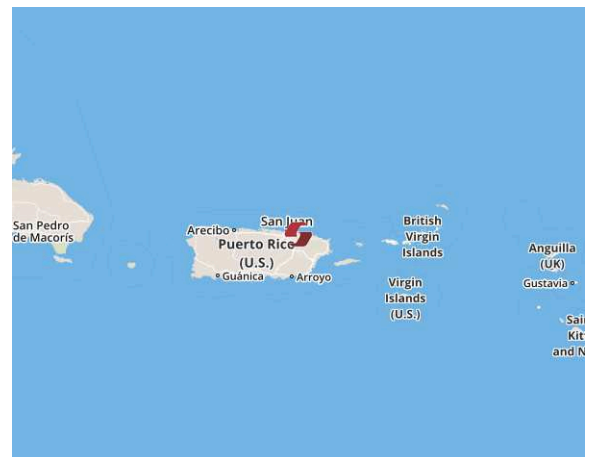

Overview

This site is located at the southeast corner of the intersection of Campo Rico Avenue and State Road PR-190. It has an impressive population of 39,283 persons within a one mile radius and 185,377 within a three mile radius.

Demos

	3 Miles	5 Miles	7 Miles
Population	148,999	332,468	501,478
Households	57,221	131,122	199,739
Avg Household Income	\$36,051	\$36,252	\$40,347

Leasing Contact

Guillermo Cruz
787-745-4805
guillermo.cruz@sembler.com

Traffic Counts (AADT)

PO-2	Walgreens	-	200	Core Plus	8,666	99992	Ponderosa	-
100	Chinese Restaurant	1,760	700	Available	1,334			
			800	Available	1,452			