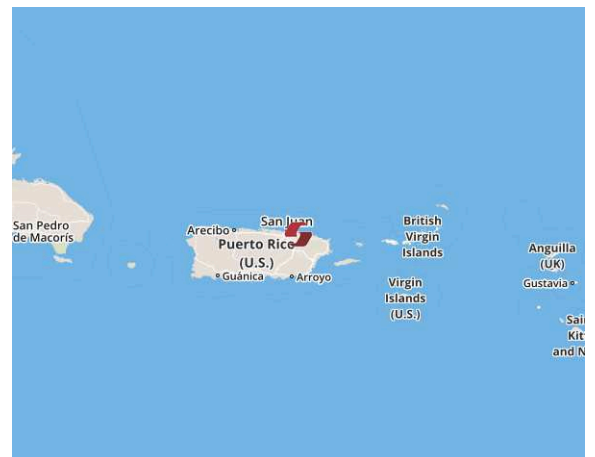

**Overview**

This site is located at the southeast corner of the intersection of Campo Rico Avenue and State Road PR-190. It has an impressive population of 39,283 persons within a one mile radius and 185,377 within a three mile radius.

**Demos**

3 Miles      5 Miles      7 Miles

Population	145,024	323,228	488,040
Households	55,561	127,390	194,353
Avg Household Income	\$35,996	\$36,395	\$40,575

**Leasing Contact**

Guillermo Cruz  
787-745-4805  
guillermo.cruz@sembler.com

**Traffic Counts (AADT)**

PO-2	Walgreens	-	200	Core Plus	8,666	99992	Ponderosa	-
100	Chinese Restaurant	1,760	700	Available	1,334			
			800	Available	1,452			