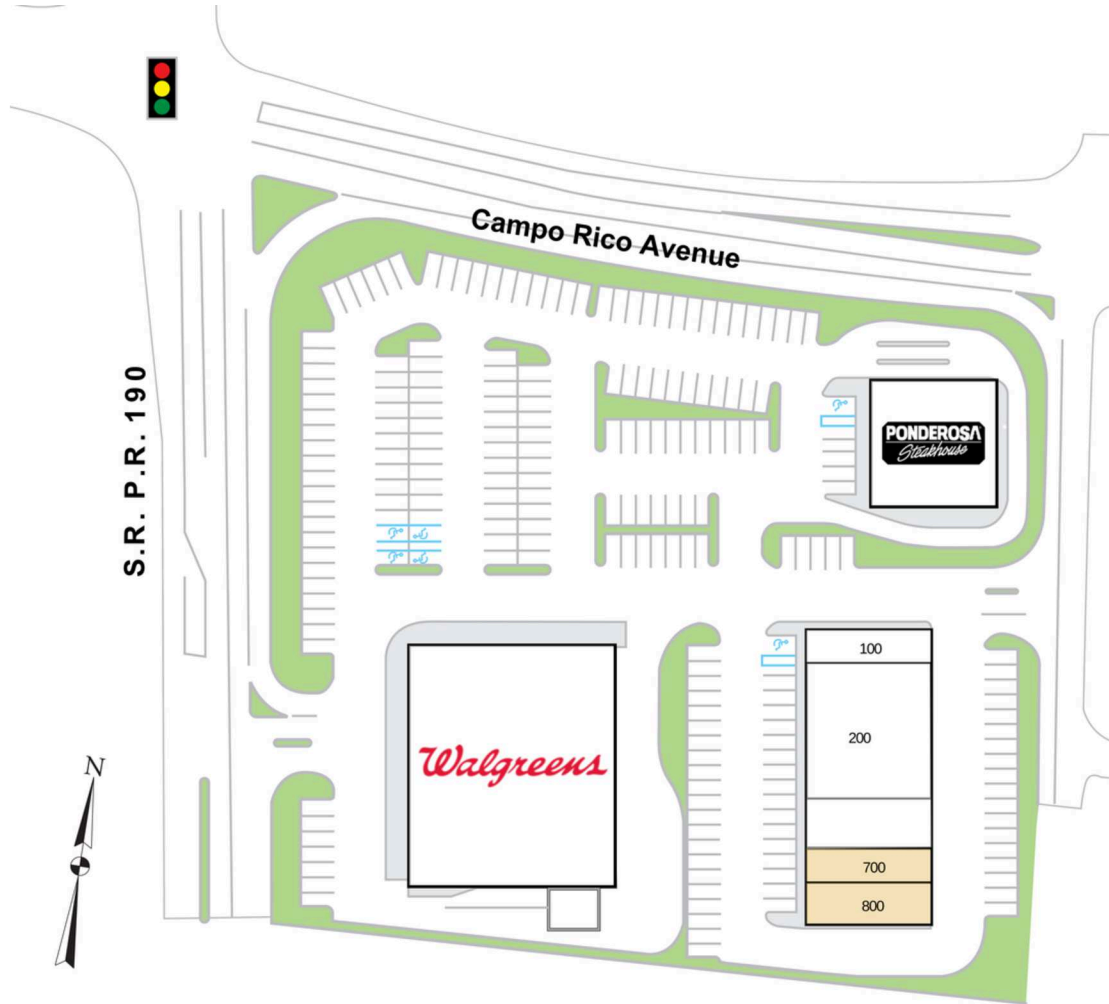

**Overview**

This site is located at the southeast corner of the intersection of Campo Rico Avenue and State Road PR-190. It has an impressive population of 39,283 persons within a one mile radius and 185,377 within a three mile radius.

**Demos**

3 Miles      5 Miles      7 Miles

Population	145,024	323,228	488,040
Households	55,561	127,390	194,353
Avg Household Income	\$35,996	\$36,395	\$40,575

**Leasing Contact**

Guillermo Cruz  
787-745-4805  
guillermo.cruz@sembler.com

**Traffic Counts (AADT)**

PO-2	Walgreens	-	200	Core Plus	8,666	99992	Ponderosa	-
100	Chinese Restaurant	1,760	700	Available	1,334			
			800	Available	1,452			