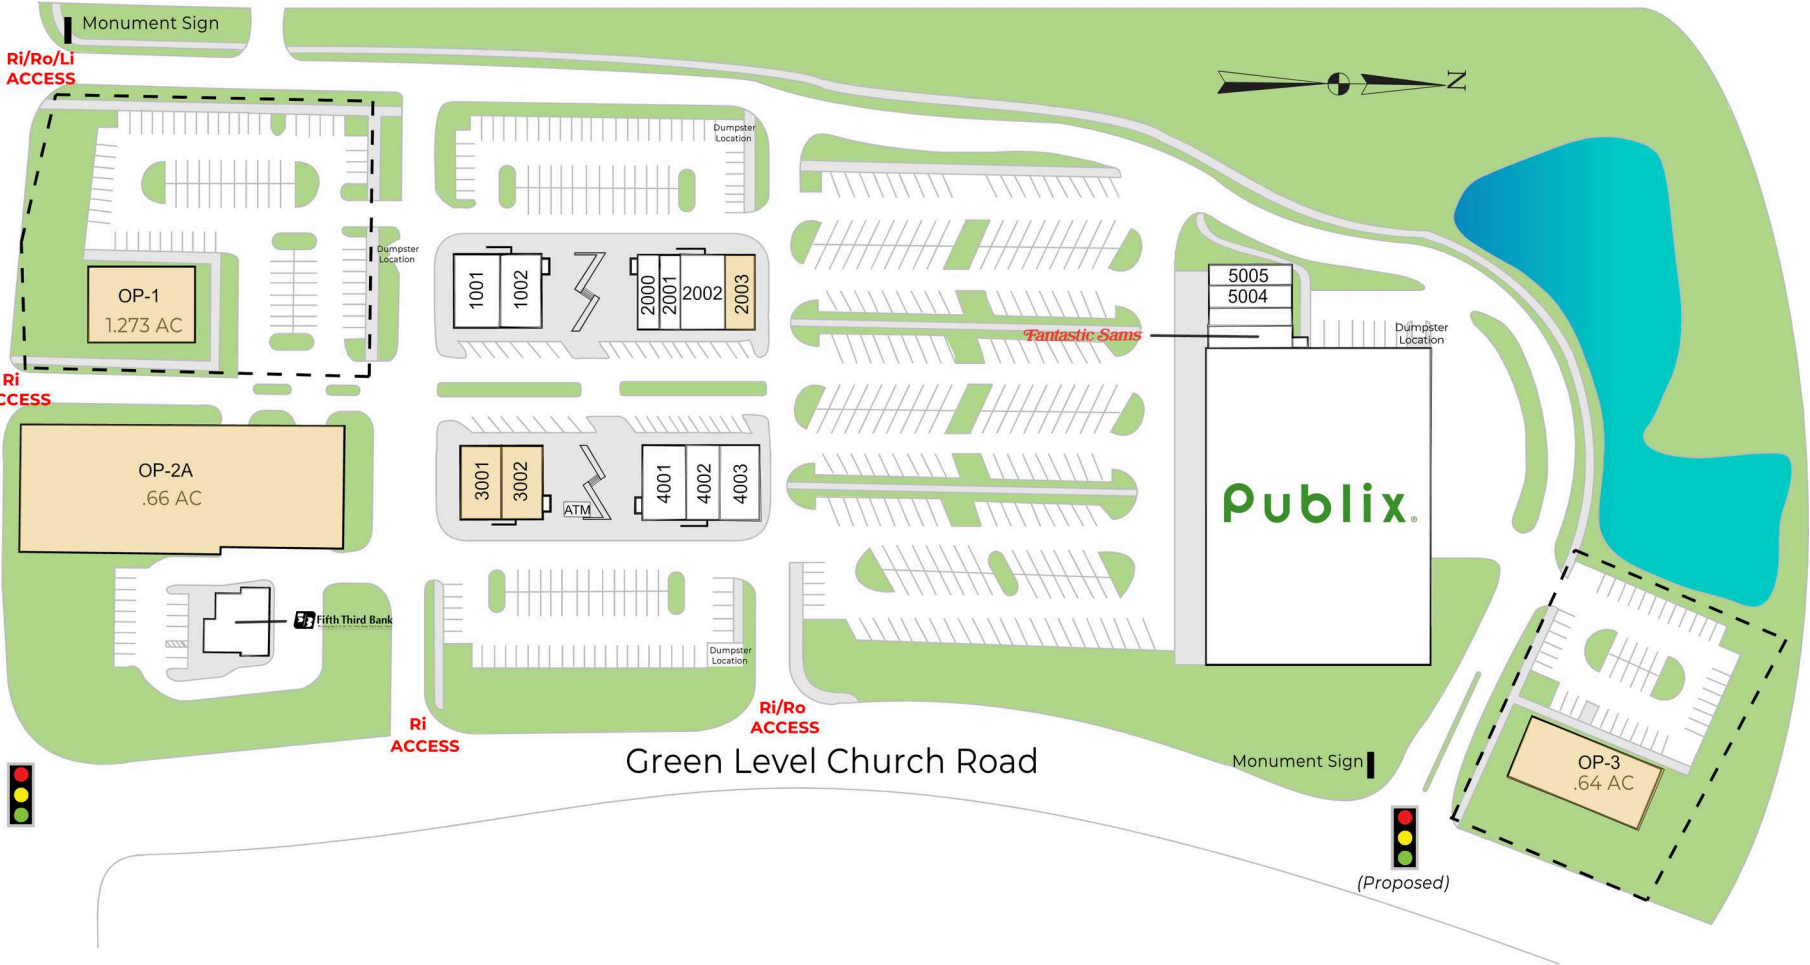

Carpenter Fire Station Road

Ri/Ro/Li ACCESS

Ri ACCESS

Ri ACCESS

Ri/Ro ACCESS

Green Level Church Road

(Proposed)

Monument Sign

OP-1
1.273 AC

OP-2A
.66 AC

OP-3
.64 AC

Publix.

Fantastic Sams

Fifth Third Bank

1001 1002 2000 2001 2002 2003

3001 3002 4001 4002 4003

5005
5004

ATM

Dumpster Location

Dumpster Location

Dumpster Location

Dumpster Location

Monument Sign