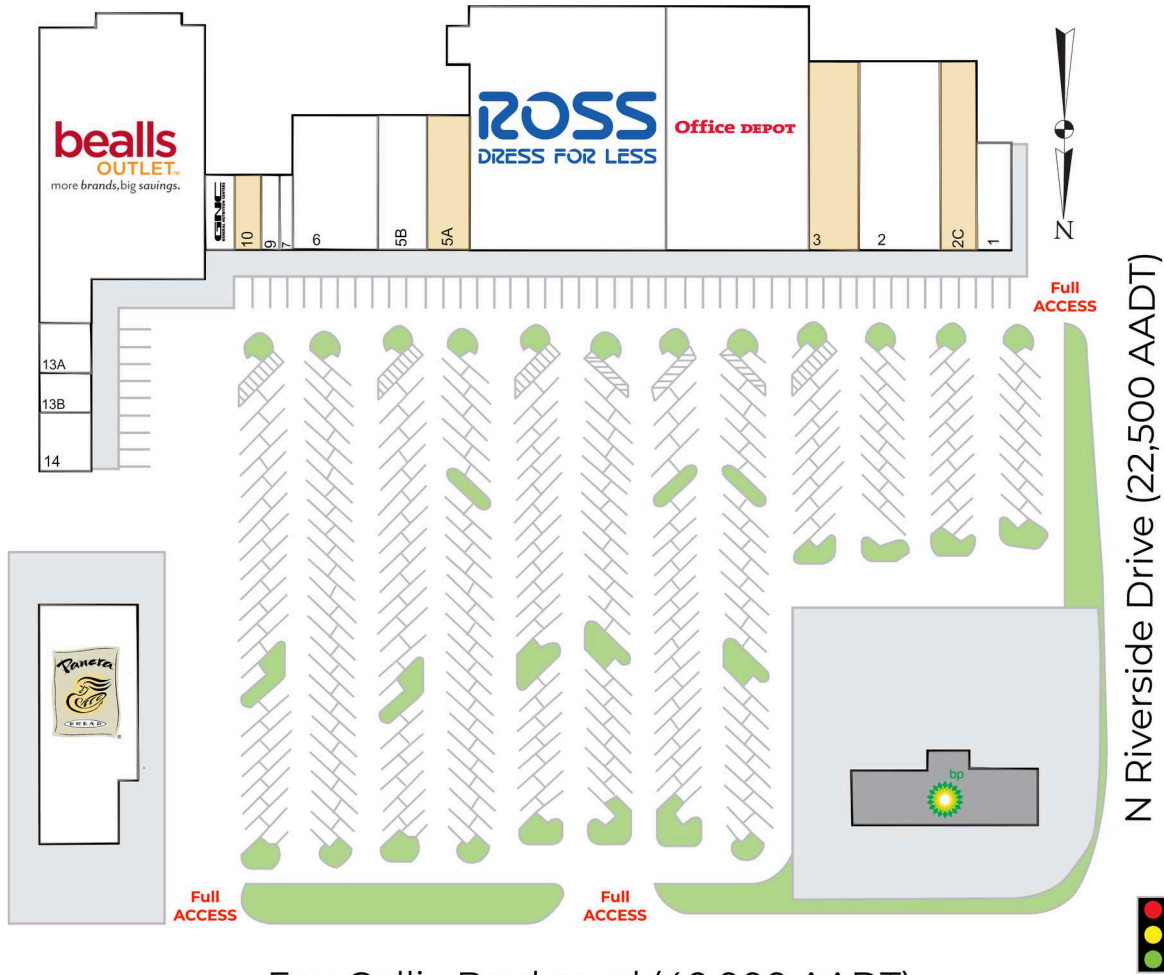

**Overview**

- Anchored by Ross Dress For Less, Beall’s Outlet, and Office Depot
- Located at the SE corner of Eau Gallie Blvd and Riverside Dr, directly across the street from a Publix shopping center
- Eau Gallie Blvd has traffic counts of over 40,000 AADT
- The shopping center services the affluent Riverside area and is just one mile west of Florida’s east coast beaches.

Demos	3 Miles	5 Miles	7 Miles
Population	37,258	94,048	164,929
Households	16,603	42,571	72,776
Avg Household Income	\$80,924	\$72,863	\$73,752

Leasing Contact	Traffic Counts (AADT)
Eau Gallie Blvd	40,000
N Riverside Dr	22,500

N Riverside Drive (22,500 AADT)

### Eau Gallie Boulevard (40,000 AADT)

1	Dan's Hair Studio	1,200	5B	Beachside Oral Surgery	2,025	12	Beall's Outlet	24,000
2	Imperial Salon and Spa	8,000	6	Sue's Hallmark	6,000	13A	Forever Nails	1,775
2C	Available	2,500	7	Pat's Place	900	13B	Golden Dragon	1,275
3	Available	4,375	9	Causeway Barber Style Shop	720	14	Community Credit Union of Florida	2,000
4A	Ross Dress for Less	27,128	10	Available	1,080	99910	Panera Bread	-
4B	Office Depot	20,968	11	GNC	1,200			
5A	Available	2,025						