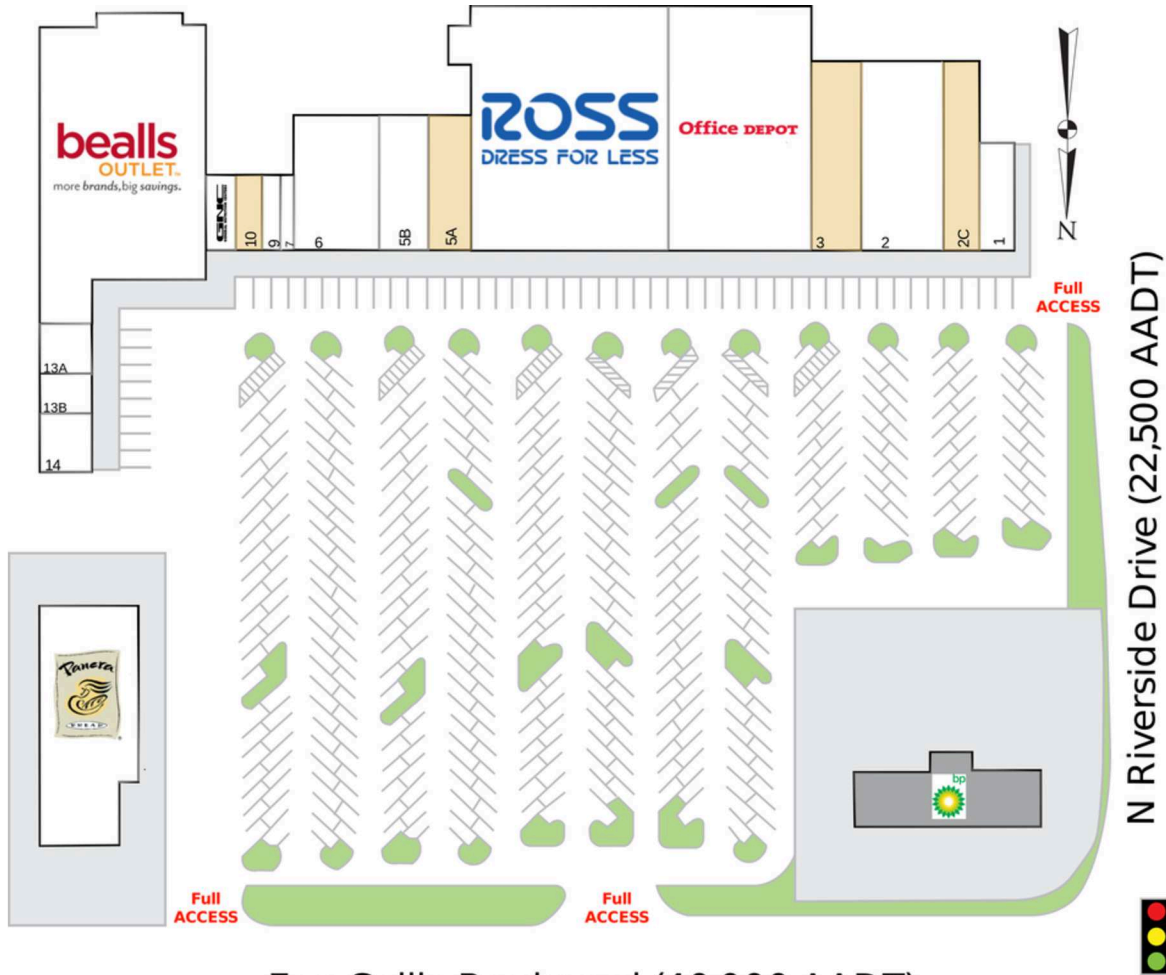

Overview

- Anchored by Ross Dress For Less, Beall’s Outlet, and Office Depot
- Located at the SE corner of Eau Gallie Blvd and Riverside Dr, directly across the street from a Publix shopping center
- Eau Gallie Blvd has traffic counts of over 40,000 AADT
- The shopping center services the affluent Riverside area and is just one mile west of Florida’s east coast beaches.

Eau Gallie Boulevard (40,000 AADT)

1	Dan's Hair Studio	1,200	5B	Beachside Oral Surgery	2,025	12	Beall's Outlet	24,000
2	Imperial Salon and Spa	8,000	6	Sue's Hallmark	6,000	13A	Forever Nails	1,775
2C	Available	2,500	7	Pat's Place	900	13B	Golden Dragon	1,275
3	Available	4,375	9	Causeway Barber Style Shop	720	14	Community Credit Union of Florida	2,000
4A	Ross Dress for Less	27,128	10	Available	1,080	99910	Panera Bread	-
4B	Office Depot	20,968	11	GNC	1,200			
5A	Available	2,025						